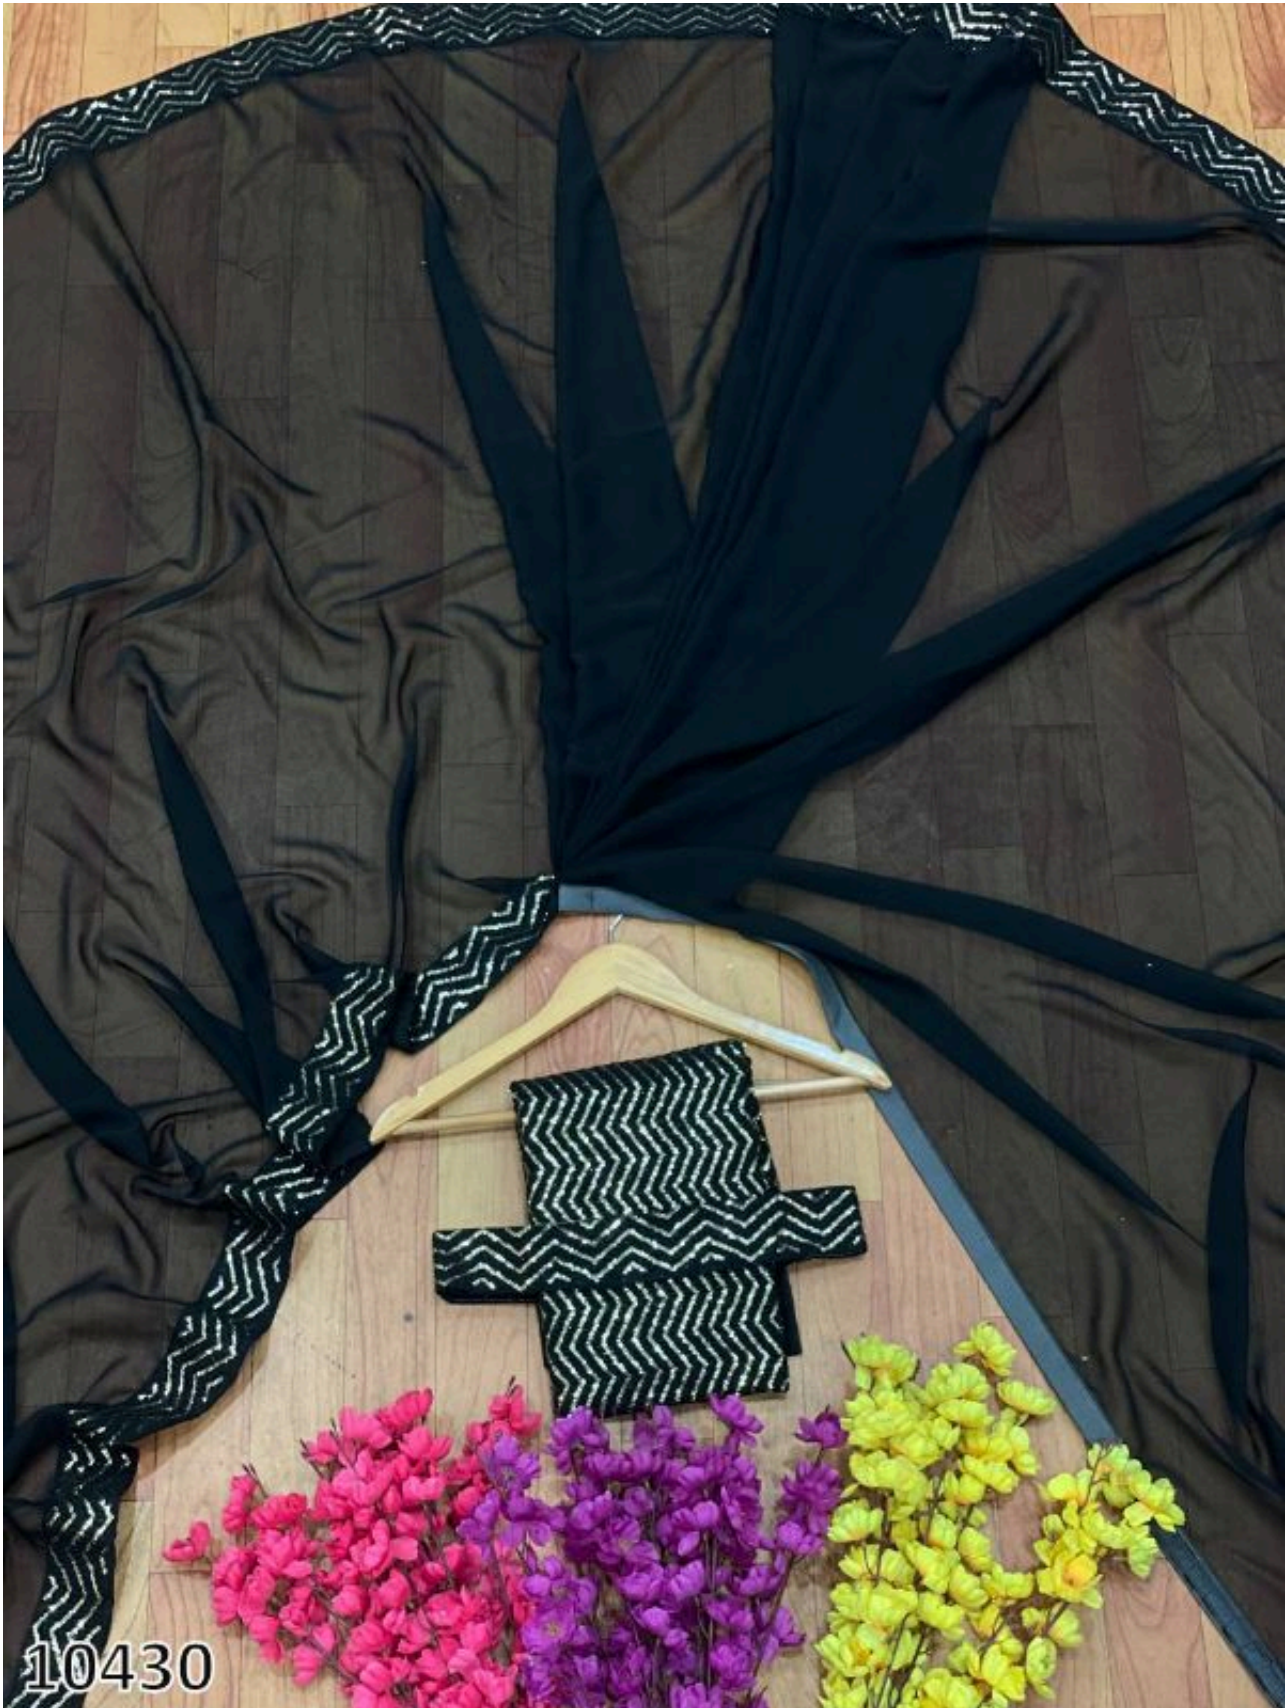

Festive alert!
Our one min saree (pet
draped)
Is all you need to carry
this festive

10430

10430

10430