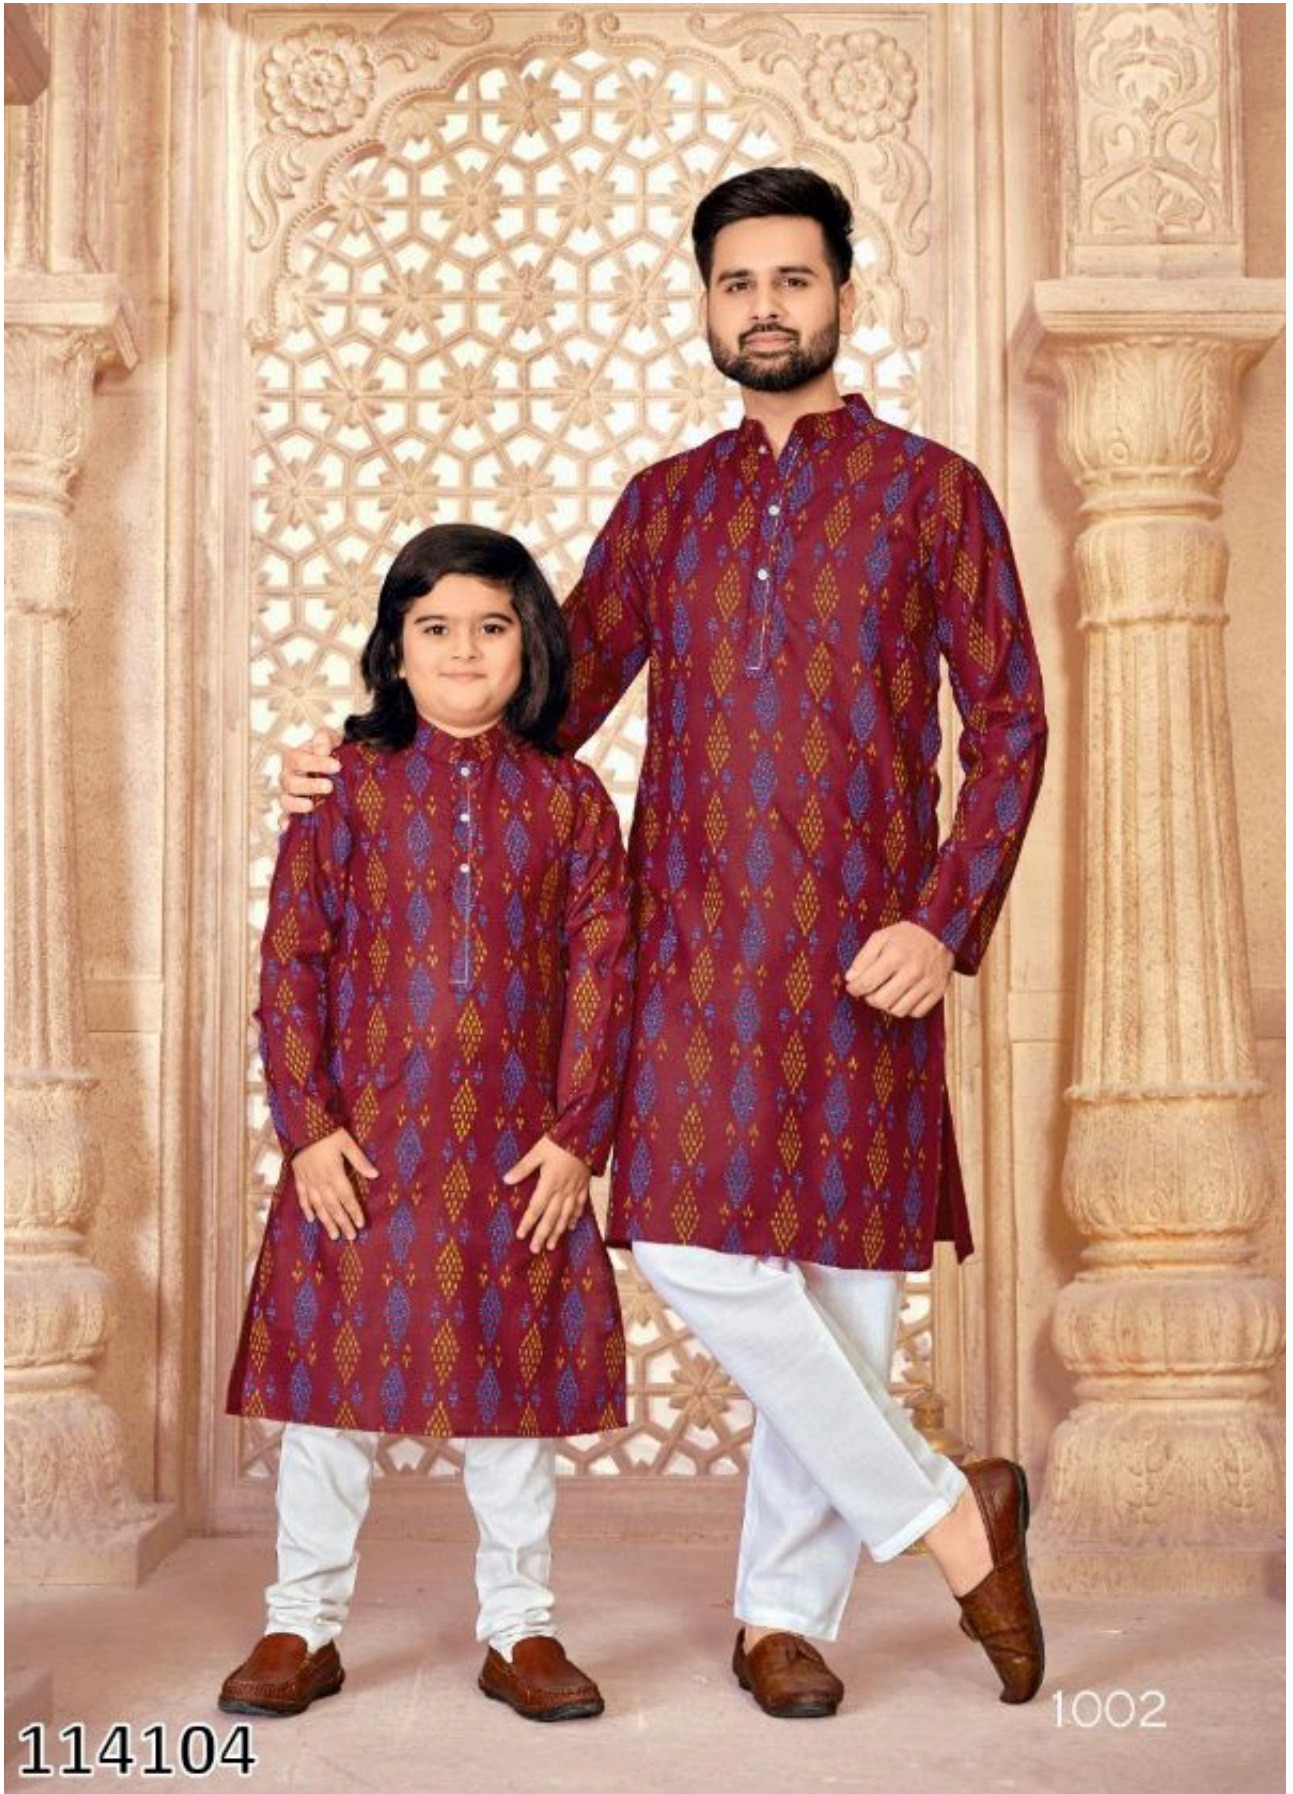

114104

1002