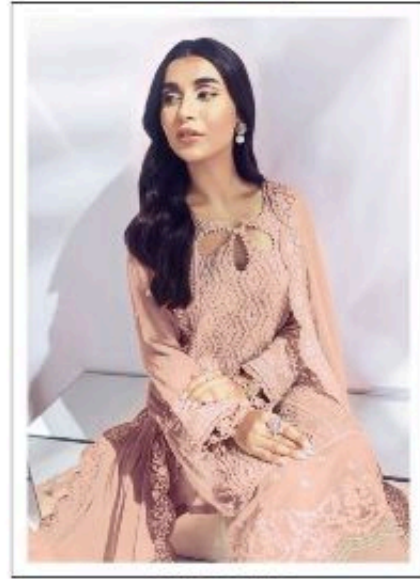

D.NO.127-D

TOP
FOX GEORGETTE WITH
HEAVY EMBROIDERY & MOTI WORK

BOTTOM
HEAVY SANTOON WITH
PACH WORK

DUPATTA
NAZNIK CHIFFON