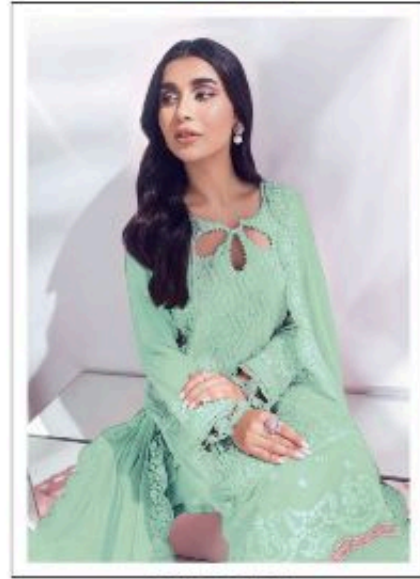

D.NO.127-A

TOP
FOX GEORGETTE WITH
HEAVY EMBROIDERY & MOTI WORK

BOTTOM
HEAVY SANTOON WITH
PACH WORK

DUPATTA
NAZNIK CHIFFON