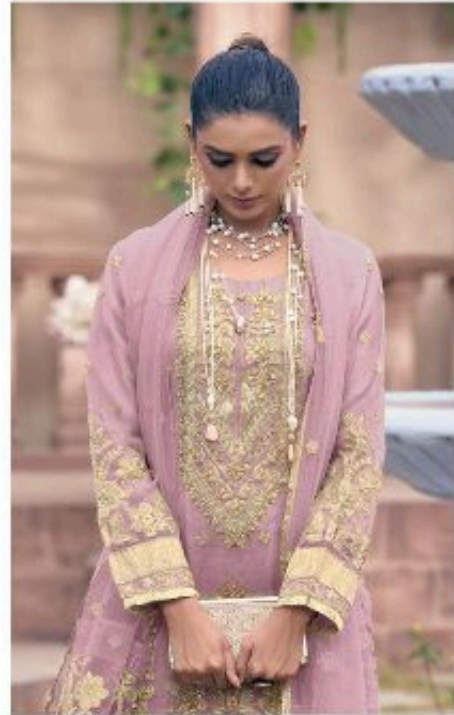

READY MADE
COLLECTION
R-1101 A

160177

Shree
READY MADE
COLLECTION

**READY MADE
COLLECTION**

R-1101 B

CARE INSTRUCTIONS

- DO NOT USE ANY TYPE OF BLEACH OR STAIN REMOVING CHEMICALS
- DO NOT OVER EXPOSE DAMP FABRIC TO STRONG SUNLIGHT
- IRON AT MODERATE TEMPERATURE