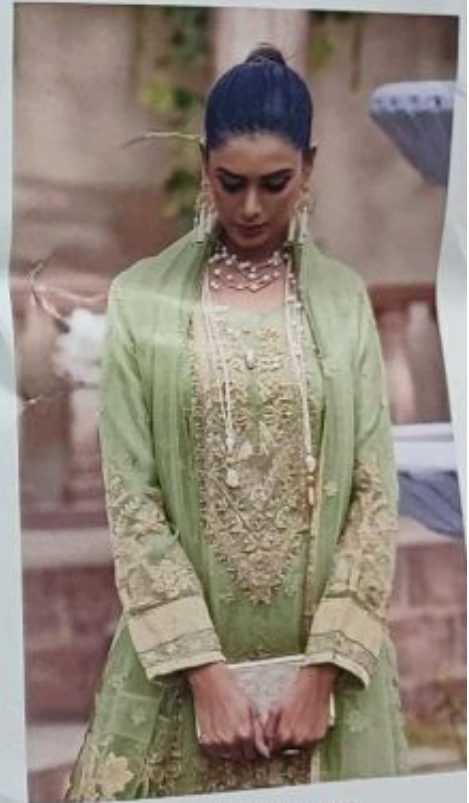

R-1128 D XXL

CARE INSTRUCTIONS

- DO NOT USE ANY TYPE OF BLEACH OR STAIN REMOVING CHEMICALS
- DO NOT OVER EXPOSE DAMP FABRIC TO STRONG SUNLIGHT
- IRON AT MODERATE TEMPERATURE

160177