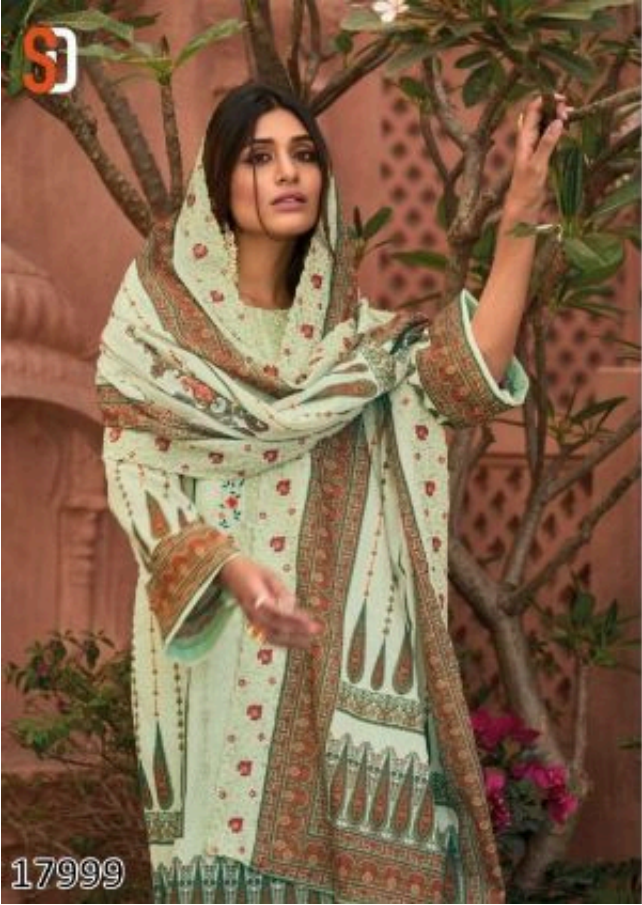

**SD**  
shraddha  
DESIGNER

**B**

BIN SAEED  
LAWN COLLECTION  
VOL -2

17999

Shimmer Time

www.siddhant.com

17999

Spartan Saga