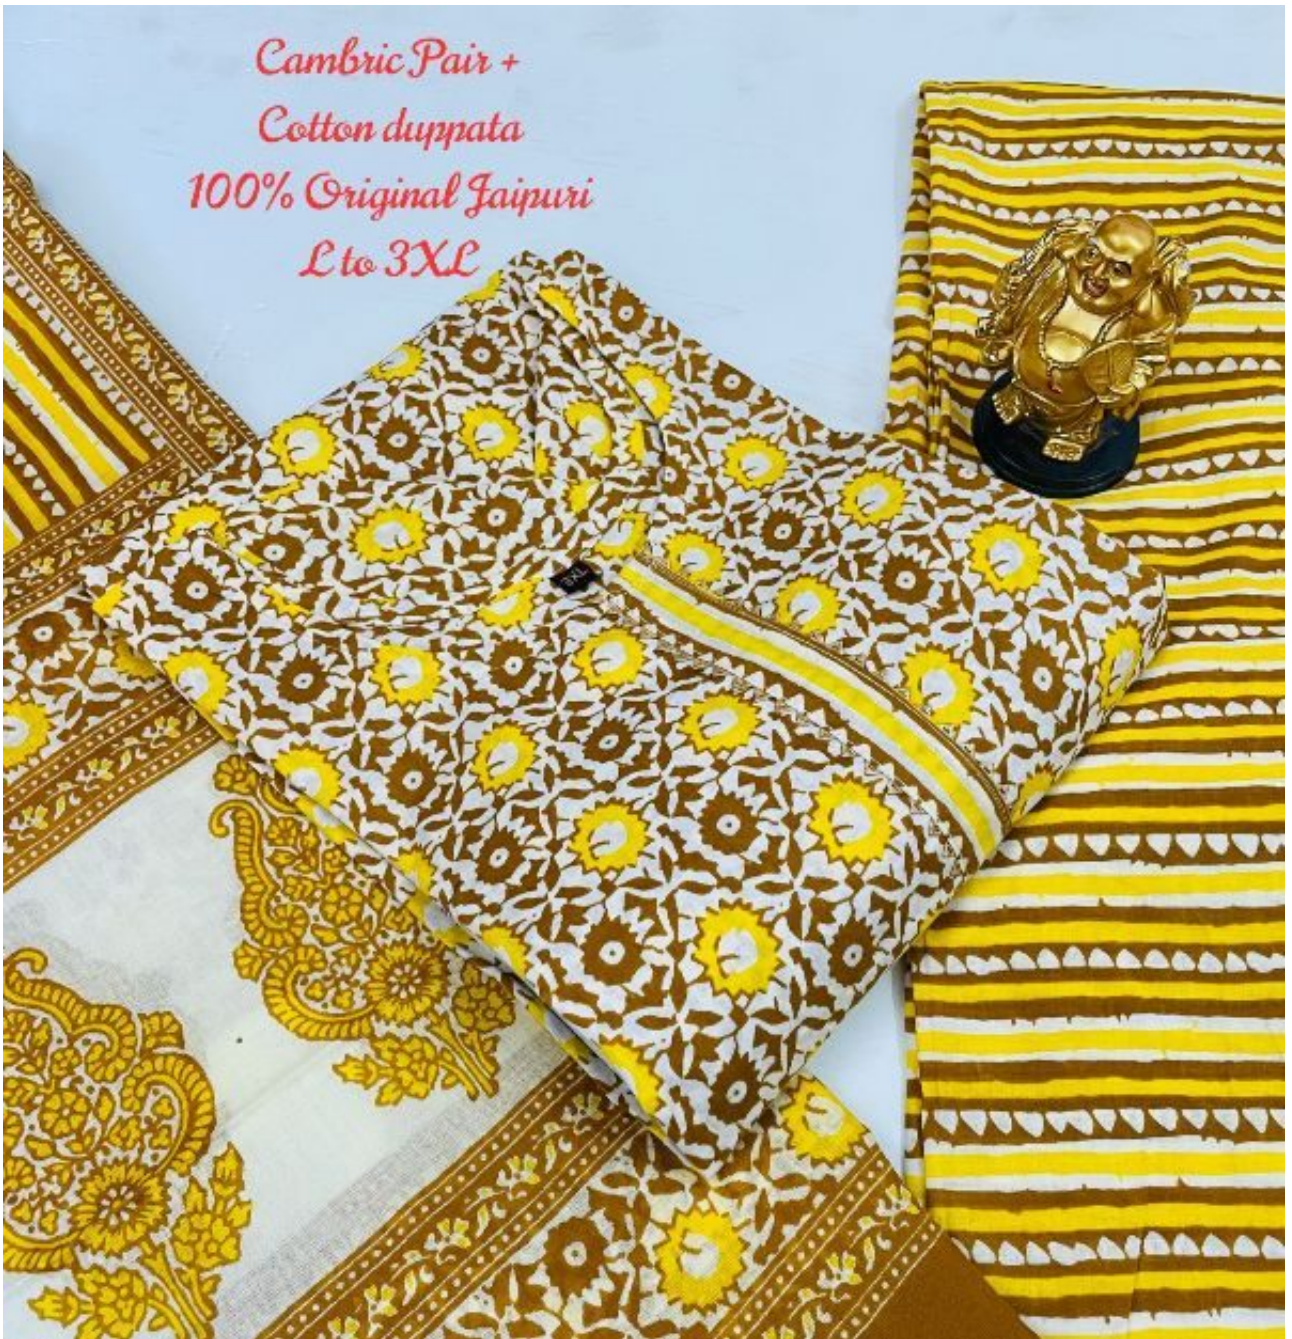

*Cambric Pair +  
Cotton duppata  
100% Original Jaipuri  
L to 3XL*

*Cambric Pair +  
Cotton duppata  
100% Original Jaipuri  
L to 3XL*