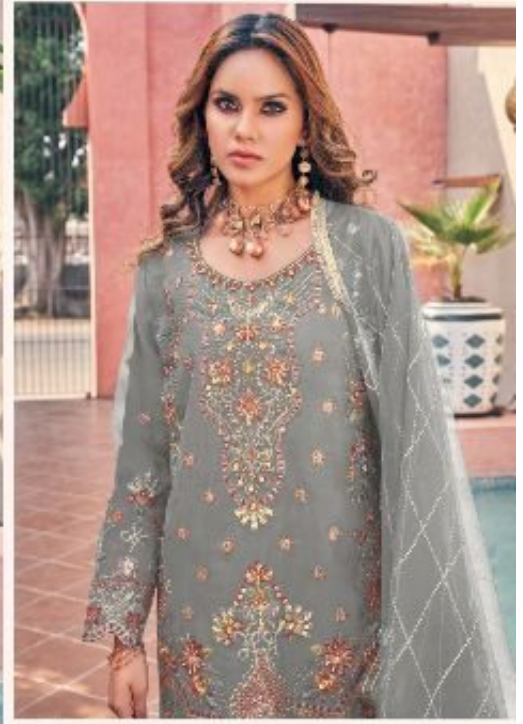

READY MADE
COLLECTION

R-1075-1

CARE INSTRUCTIONS

DO NOT USE ANY TYPE OF BLEACH OR STAIN REMOVING CHEMICALS
DO NOT OVER EXPOSE DAMP FABRIC TO STRONG SUNLIGHT
IRON AT MODERATE TEMPERATURE

160202