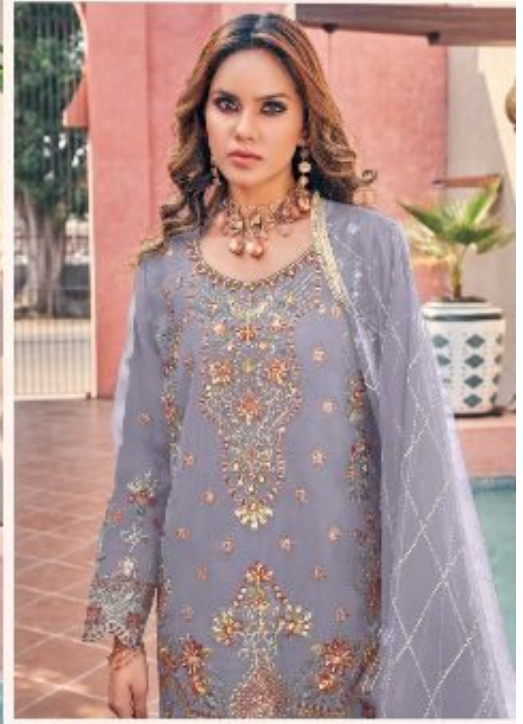

160202

R-1075-J

CARE INSTRUCTIONS

DO NOT USE ANY TYPE OF BLEACH OR STAIN REMOVING CHEMICALS
DO NOT OVER EXPOSE DAMP FABRIC TO STRONG SUNLIGHT
IRON AT MODERATE TEMPERATURE

READY MADE
COLLECTION

R-1075-K

CARE INSTRUCTIONS