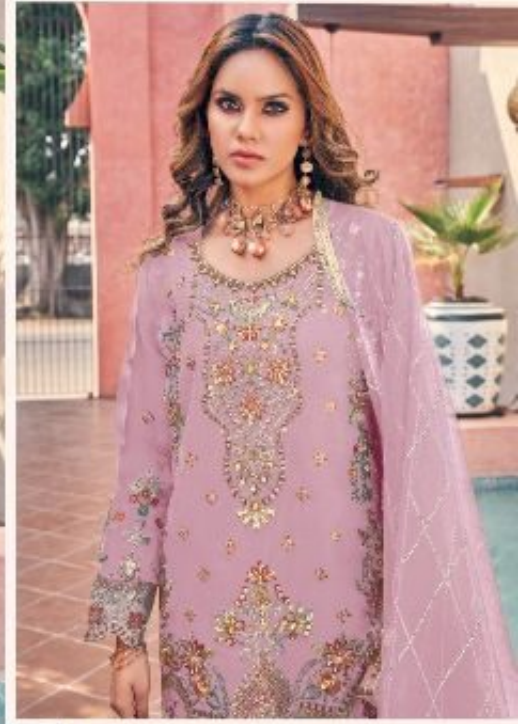

READY MADE
COLLECTION

R-1075-L

160202

CARE INSTRUCTIONS

DO NOT USE ANY TYPE OF BLEACH OR STAIN REMOVING CHEMICALS
DO NOT OVER EXPOSE DAMP FABRIC TO STRONG SUNLIGHT
IRON AT MODERATE TEMPERATURE

READY MADE
COLLECTION