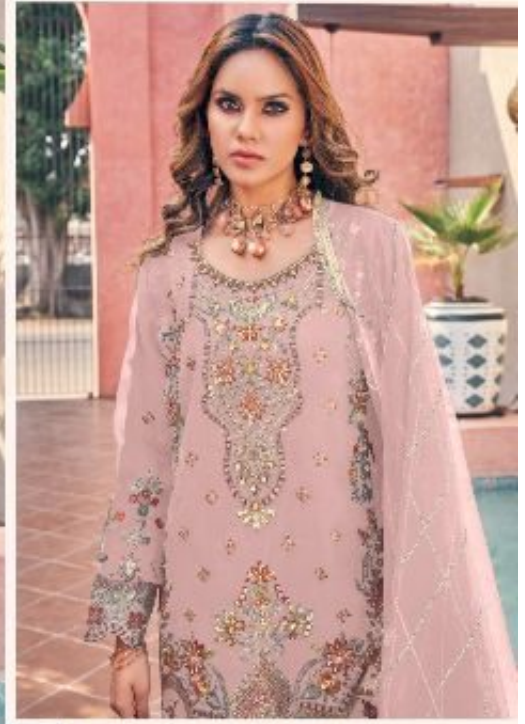

READY MADE
COLLECTION

R-1075-L

160202

CARE INSTRUCTIONS

DO NOT USE ANY TYPE OF BLEACH OR STAIN REMOVING CHEMICALS
DO NOT OVER EXPOSE DAMP FABRIC TO STRONG SUNLIGHT
IRON AT MODERATE TEMPERATURE

READY MADE
COLLECTION