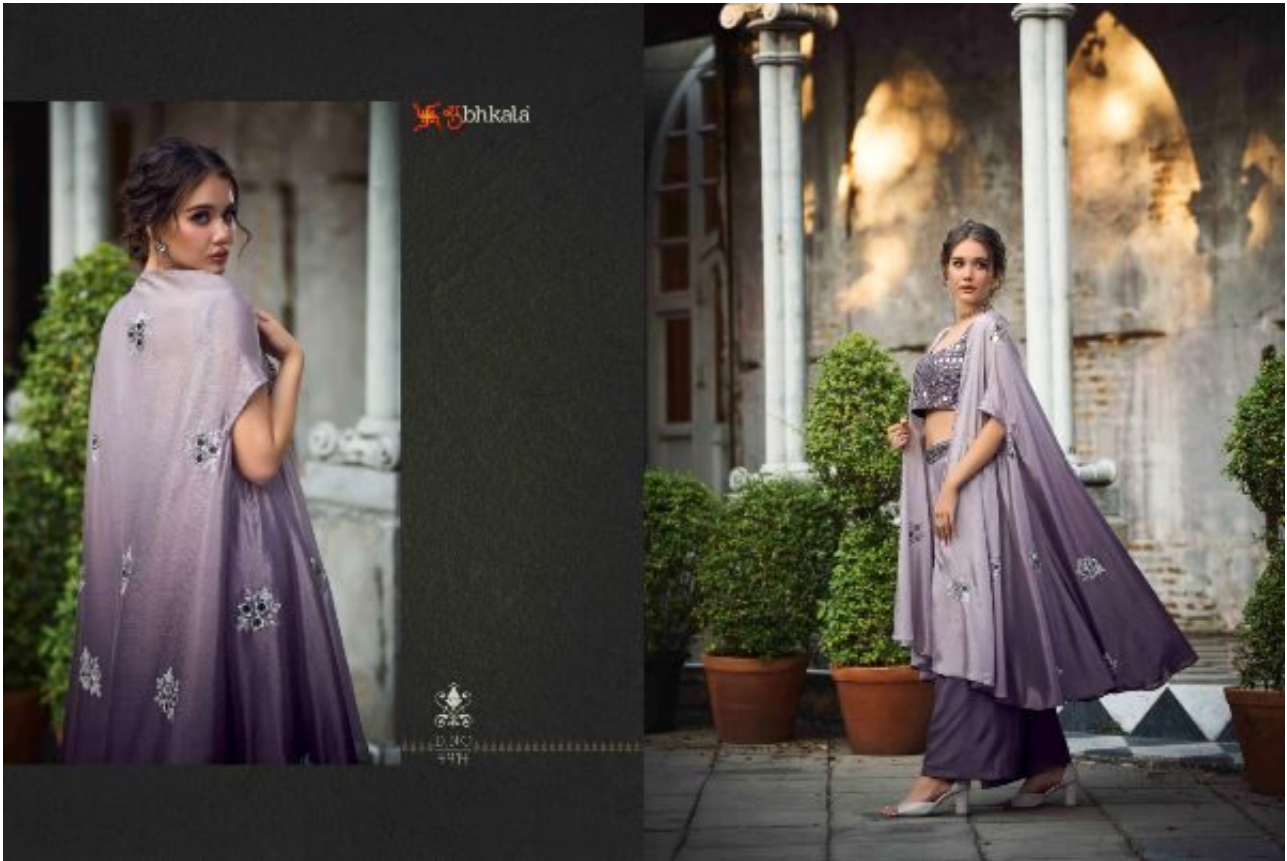

bhkala

୧୨୩
D.M.C.
୧୨୩