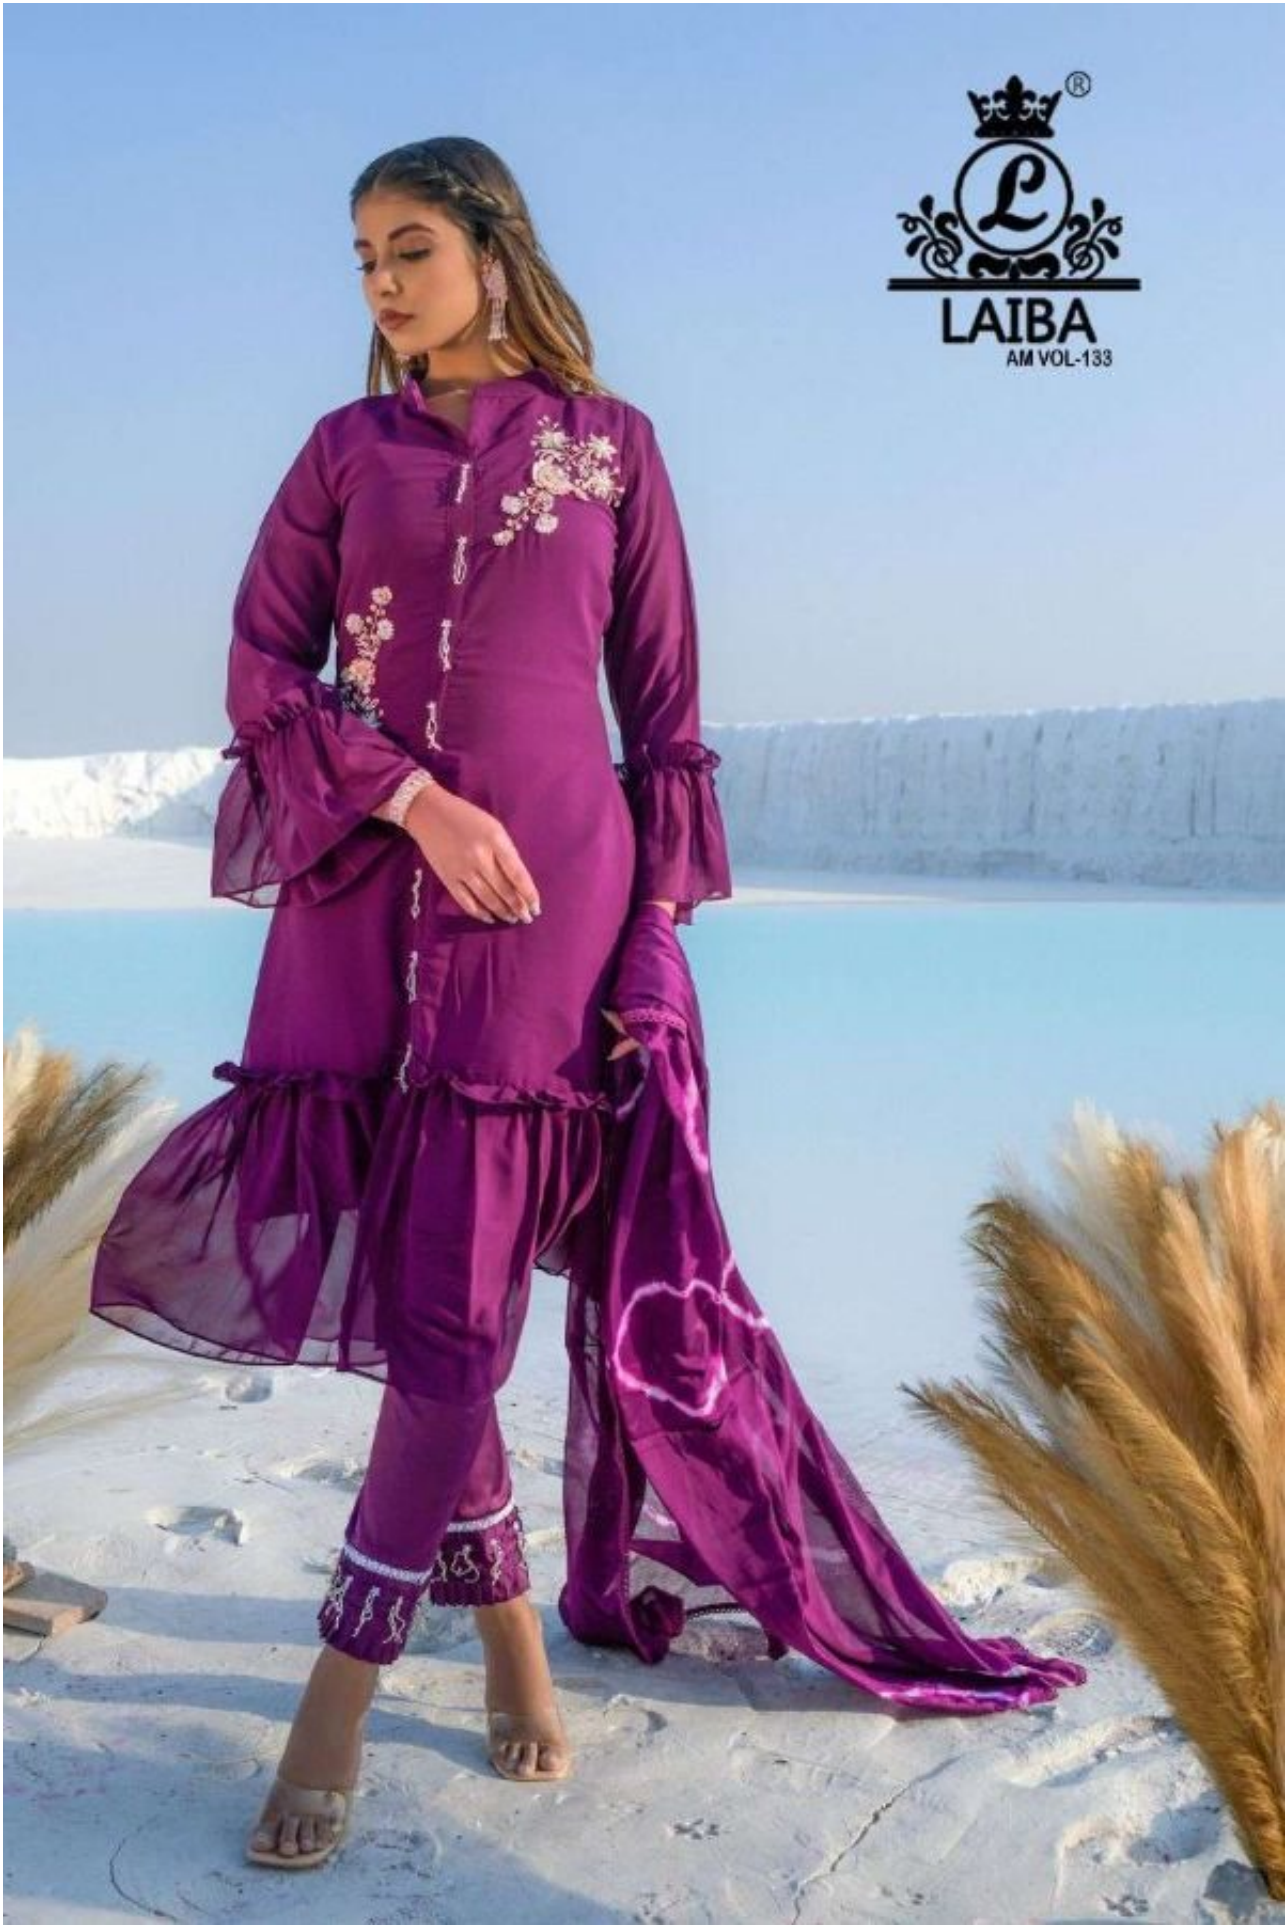

LAIBA
AM VOL-133