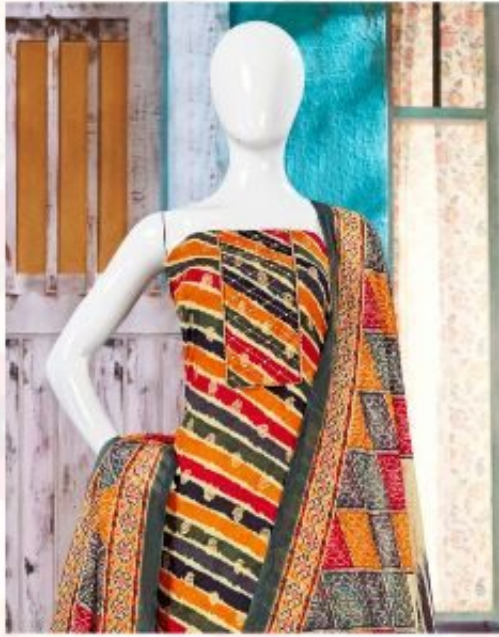

Gipson[®]

Maserati

Gipson®

TOP > PURE RAYON FOIL PRINT WITH
ETHNIC HAND WORK

BOTTOM > PURE RAYON PRINT

DUPATTA > PURE RAYON PRINT

D.NO.2180-A

Bipson®

TOP > PURE RAYON FOIL PRINT WITH
ETHNIC HAND WORK

BOTTOM > PURE RAYON PRINT

DUPATTA > PURE RAYON PRINT

D.NO.2180-C

Gipson®

TOP > PURE RAYON FOIL PRINT WITH
ETHNIC HAND WORK

BOTTOM > PURE RAYON PRINT

DUPATTA > PURE RAYON PRINT