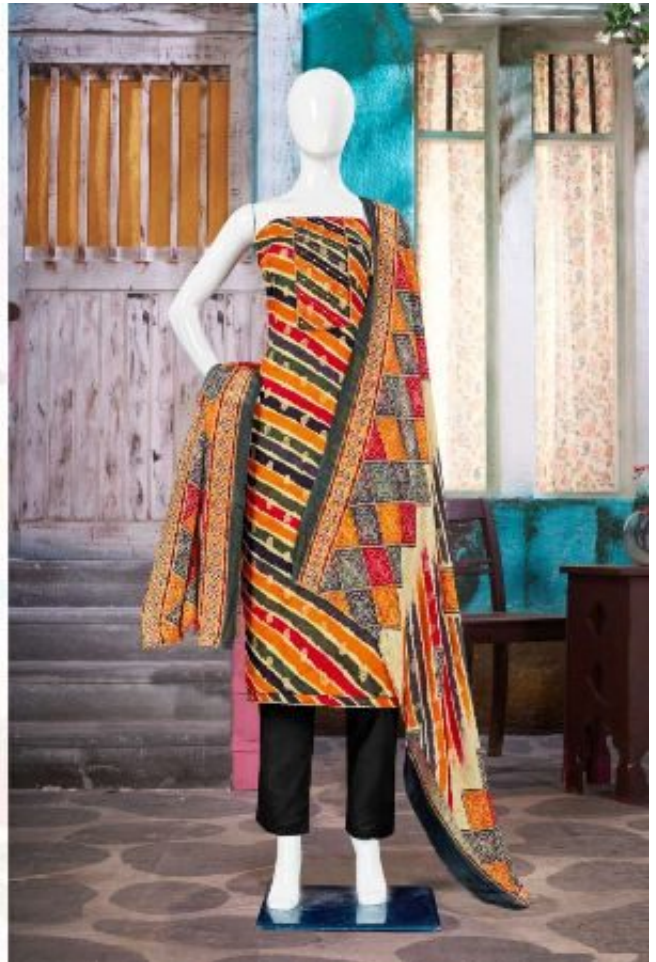

Gipson[®]

Maserati

Gipson®

TOP > PURE RAYON FOIL PRINT WITH
ETHNIC HAND WORK

BOTTOM > PURE RAYON PRINT

DUPATTA > PURE RAYON PRINT

D.NO.2180-A

Bipson®

TOP > PURE RAYON FOIL PRINT WITH
ETHNIC HAND WORK

BOTTOM > PURE RAYON PRINT

DUPATTA > PURE RAYON PRINT

D.NO.2180-C

Gipson®

TOP > PURE RAYON FOIL PRINT WITH
ETHNIC HAND WORK

BOTTOM > PURE RAYON PRINT

DUPATTA > PURE RAYON PRINT

D.NO.2180-D

Gipson[®]

Maserati

D.No :- 2180

TOP :- PURE RAYON FOIL PRINT WITH
ETHNIC HAND WORK

BOTTOM :- PURE RAYON PRINT

DUPATTA :- PURE RAYON PRINT

Gipson®