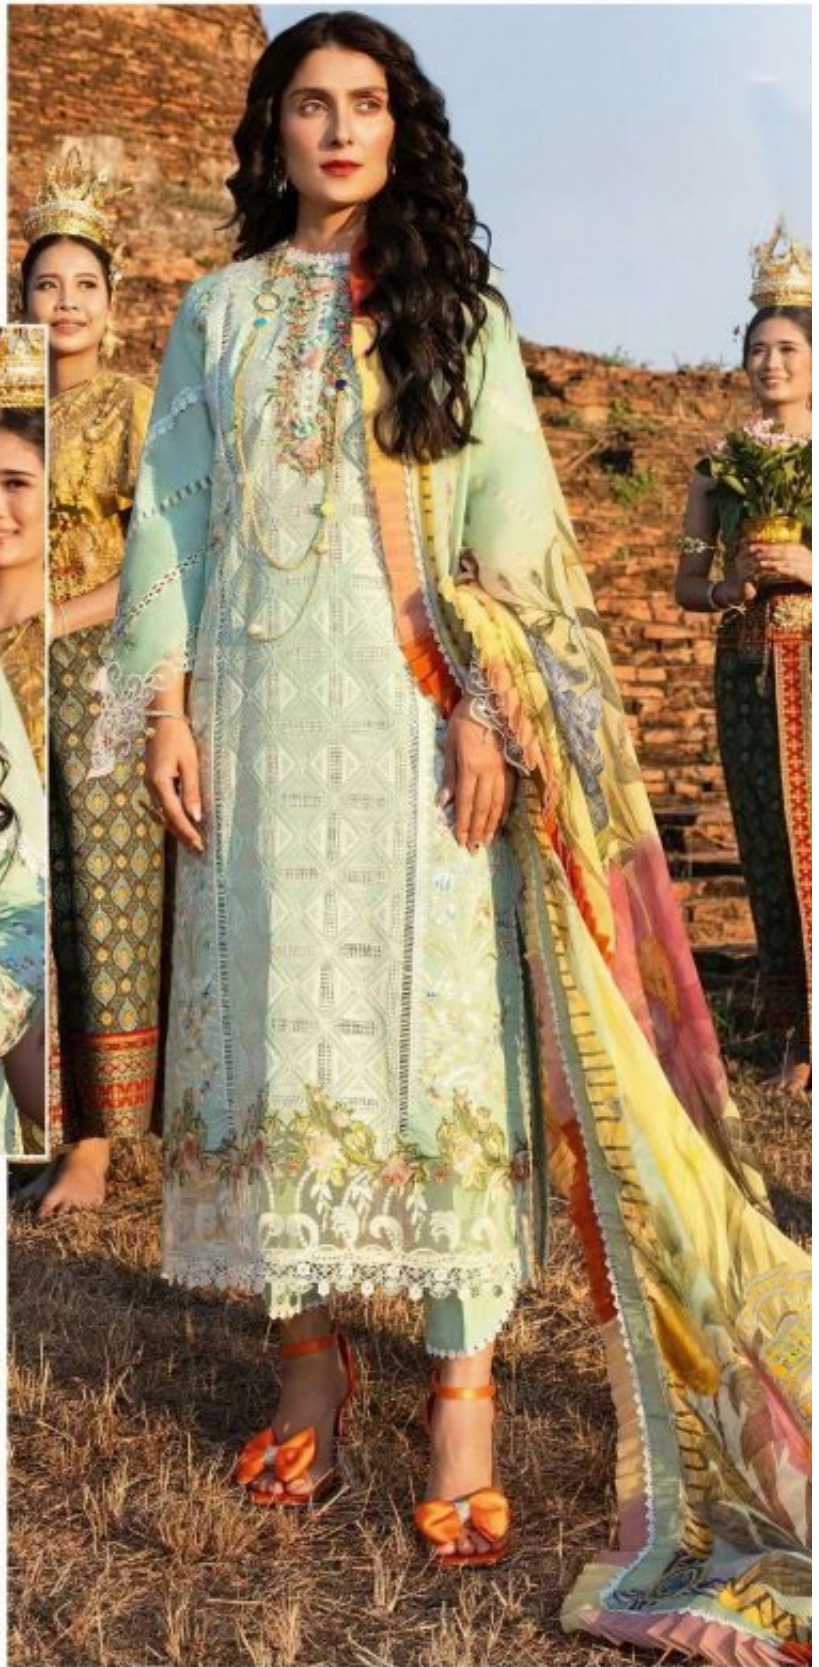

ALK[®]

AL KHUSHBU[®]

MUSHQ
VOL-3

ALK[®]
AL KHUSHBU
MUSHQ
VOL-3

ALK D.No.5005

TOP

Cambric Cotton with
Heavy Embroidery Work

BOTTOM-INNER

TOP

Cambric Cotton with
Heavy Embroidery Work

BOTTOM-INNER

Semi Lawn

DUPATTA

Tubby Silk with Print

ALK[®]
AL KHUSHBU
MUSHQ
VOL-3

ALK D.No.5007

TOP

Cambric Cotton with
Heavy Embroidery Work

BOTTOM-INNER

Semi Lawn

DUPATTA

Tubby Silk with Print

ALK[®]
AL KHUSHBU
MUSHQ
VOL-3

ALK D.No.5006

TOP

Cambric Cotton with
Heavy Embroidery Work

BOTTOM-INNER

Semi Lawn

DUPATTA

Tubby Silk with Print

ALK[®]
AL KHUSHBU
MUSHQ
VOL-3

ALK D.No.5008