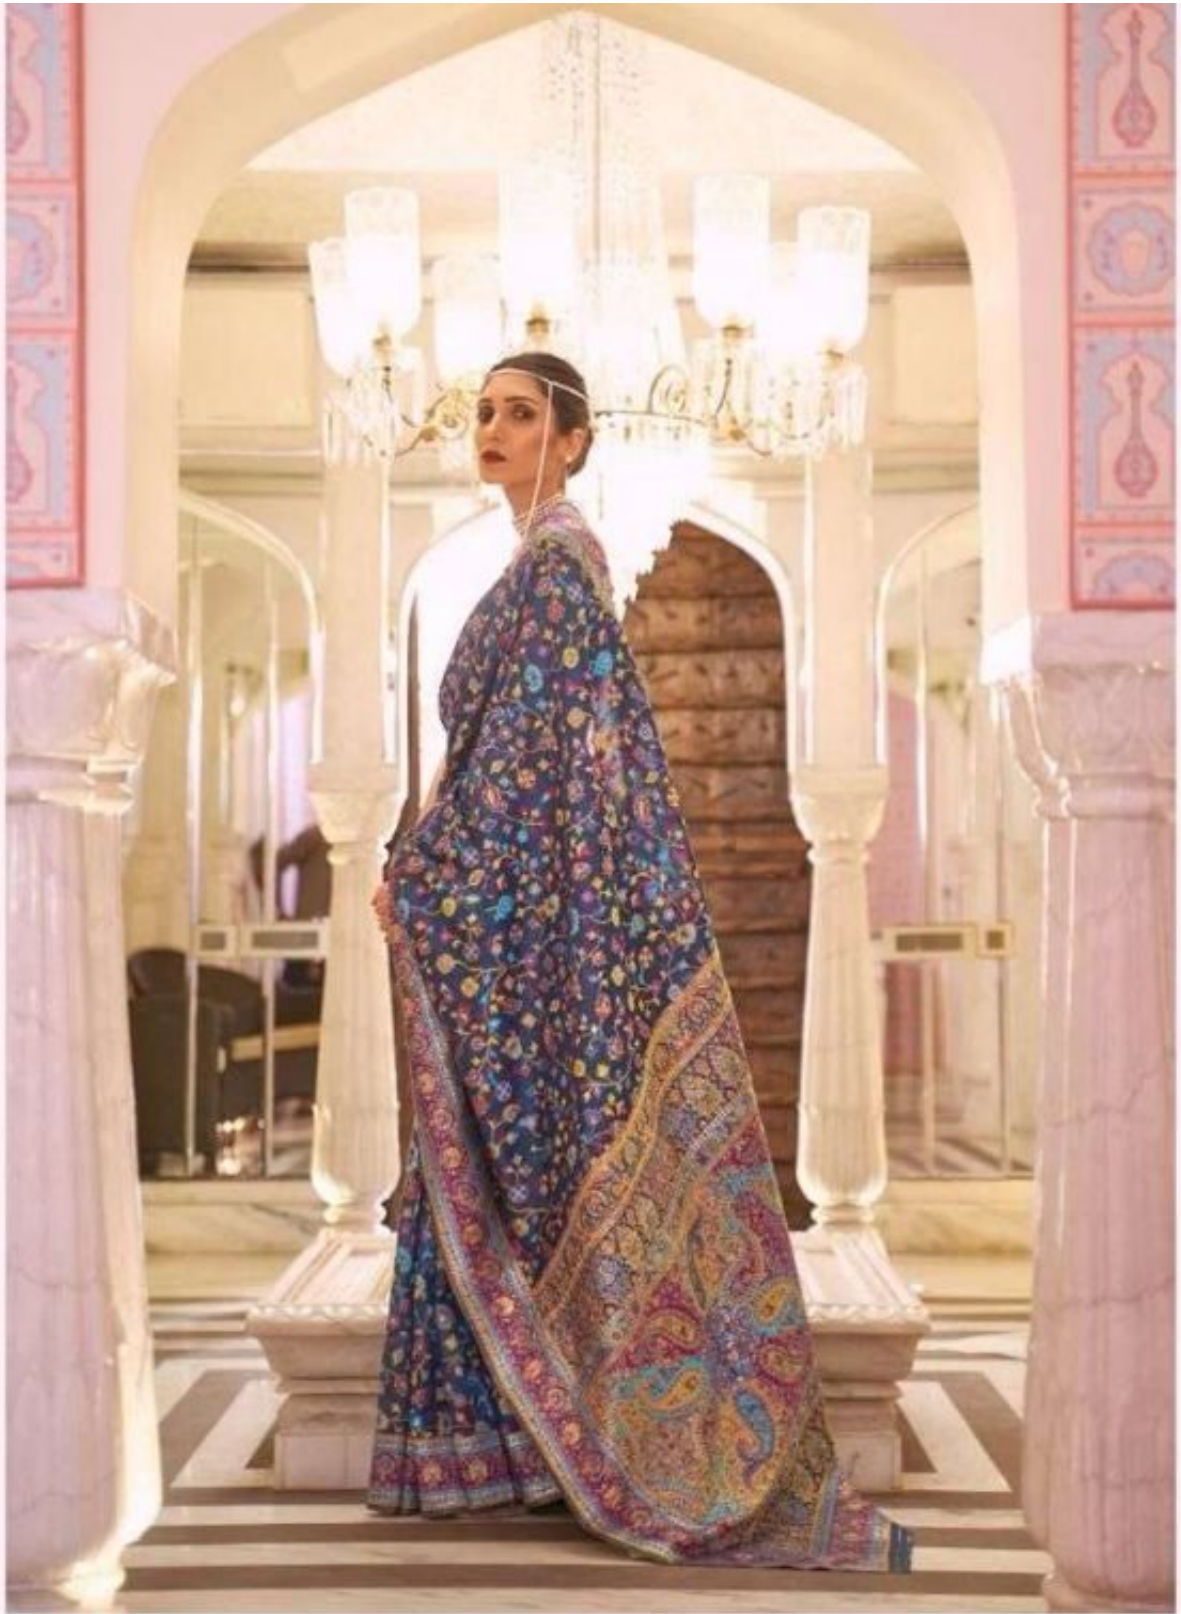

RAJTEX
Handloom
Kashmiri | Jaipur | 100% Cotton

KHUBANI SILK

KASHMIRI MODAL HANDLOOM WEAVING 240007