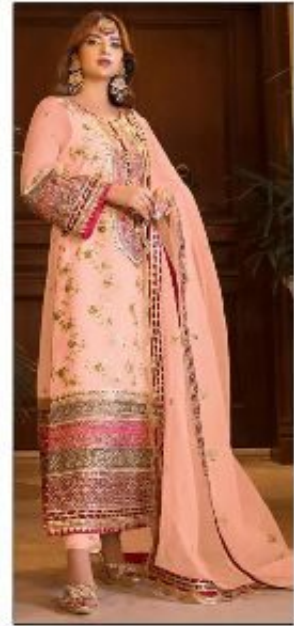

*Sesina*  
by MURRAY KAPREY  
160216

TOP - ORGANZA HEAVY EMBROIDERED  
INNER BOTTOM - HEAVY SANTOON  
DUPATTA - ORGANZA HEAVY EMBROIDERED  
WITH FOUR SIDE LACE

D.No.140 A

D.No.140 B

D.No.140 C

D.No.140 D

*Sereno*  
Pakistani Suit  
A BRAND BY MEGHA EXPORT  
160216

TOP - ORGANZA HEAVY EMBROIDERED  
INNER BOTTOM - HEAVY SANTOON  
DUPATTA - ORGANZA HEAVY EMBROIDERED  
WITH FOUR SIDE LACE

D.No.140 A

D.No.140 B

D.No.140 C

D.No.140 D

*Serina*  
Pakistani Style  
A BRAND BY MEGHA EXPORT  
**S - 140 B**

TOP - ORGANZA HEAVY EMBROIDERED  
INNER BOTTOM - HEAVY SANTOON  
DUPATTA - ORGANZA HEAVY EMBROIDERED  
WITH FOUR SIDE LACE

160216

*Serina*  
Pakistani Style  
A BRAND BY MEGHA EXPORT  
**S - 140 A**

TOP - ORGANZA HEAVY EMBROIDERED  
INNER BOTTOM - HEAVY SANTOON  
DUPATTA - ORGANZA HEAVY EMBROIDERED  
WITH FOUR SIDE LACE

160216

*Serina*  
Pakistani Suits  
A BRAND BY MEGHA EXPORT  
**S - 140 D**

TOP - ORGANZA HEAVY EMBROIDERED  
INNER BOTTOM - HEAVY SANTOON  
DUPATTA - ORGANZA HEAVY EMBROIDERED  
WITH FOUR SIDE LACE