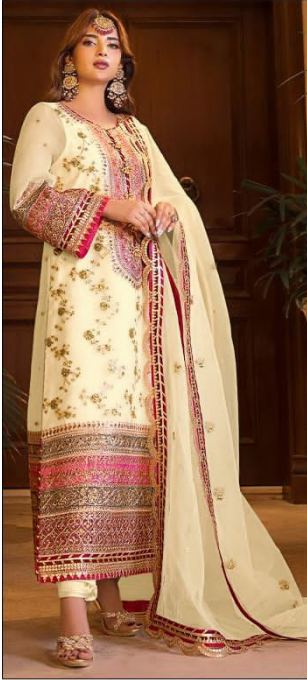

*Sesina*  
by MURRAY KAPREY  
160216

TOP - ORGANZA HEAVY EMBROIDERED  
INNER BOTTOM - HEAVY SANTOON  
DUPATTA - ORGANZA HEAVY EMBROIDERED  
WITH FOUR SIDE LACE

D.No.140 A

D.No.140 B

D.No.140 C

D.No.140 D

*Sereno*  
Pakistani Suit  
A BRAND BY MEGHA EXPORT  
160216

TOP - ORGANZA HEAVY EMBROIDERED  
INNER BOTTOM - HEAVY SANTOON  
DUPATTA - ORGANZA HEAVY EMBROIDERED  
WITH FOUR SIDE LACE

D.No.140 A

D.No.140 B

D.No.140 C

D.No.140 D

*Serina*  
Pakistani Style  
A BRAND BY MEGHA EXPORT  
**S - 140 B**

TOP - ORGANZA HEAVY EMBROIDERED  
INNER BOTTOM - HEAVY SANTOON  
DUPATTA - ORGANZA HEAVY EMBROIDERED  
WITH FOUR SIDE LACE

160216

*Serina*  
Pakistani Style  
A BRAND BY MEGHA EXPORT  
**S - 140 A**

TOP - ORGANZA HEAVY EMBROIDERED  
INNER BOTTOM - HEAVY SANTOON  
DUPATTA - ORGANZA HEAVY EMBROIDERED  
WITH FOUR SIDE LACE

160216

*Serina*  
Pakistani Suits  
A BRAND BY MEGHA EXPORT  
**S - 140 D**

TOP - ORGANZA HEAVY EMBROIDERED  
INNER BOTTOM - HEAVY SANTOON  
DUPATTA - ORGANZA HEAVY EMBROIDERED  
WITH FOUR SIDE LACE