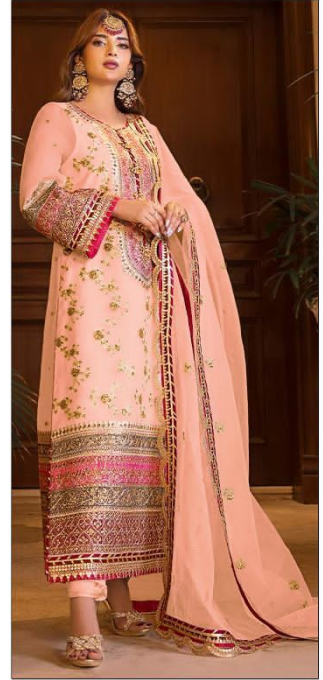

*Sesina*  
by MURRAY KAPREY  
160216

TOP - ORGANZA HEAVY EMBROIDERED  
INNER BOTTOM - HEAVY SANTOON  
DUPATTA - ORGANZA HEAVY EMBROIDERED  
WITH FOUR SIDE LACE

D.No.140 A

D.No.140 B

D.No.140 C

D.No.140 D

*Sereno*  
Pakistani Suit  
A BRAND BY MEGHA EXPORT  
160216

TOP - ORGANZA HEAVY EMBROIDERED  
INNER BOTTOM - HEAVY SANTOON  
DUPATTA - ORGANZA HEAVY EMBROIDERED  
WITH FOUR SIDE LACE

D.No.140 A

D.No.140 B

D.No.140 C

D.No.140 D

*Serina*  
Pakistani Style  
A BRAND BY MEGHA EXPORT  
**S - 140 B**

TOP - ORGANZA HEAVY EMBROIDERED  
INNER BOTTOM - HEAVY SANTOON  
DUPATTA - ORGANZA HEAVY EMBROIDERED  
WITH FOUR SIDE LACE

160216

*Serina*  
Pakistani Style  
A BRAND BY MEGHA EXPORT  
**S - 140 A**

TOP - ORGANZA HEAVY EMBROIDERED  
INNER BOTTOM - HEAVY SANTOON  
DUPATTA - ORGANZA HEAVY EMBROIDERED  
WITH FOUR SIDE LACE