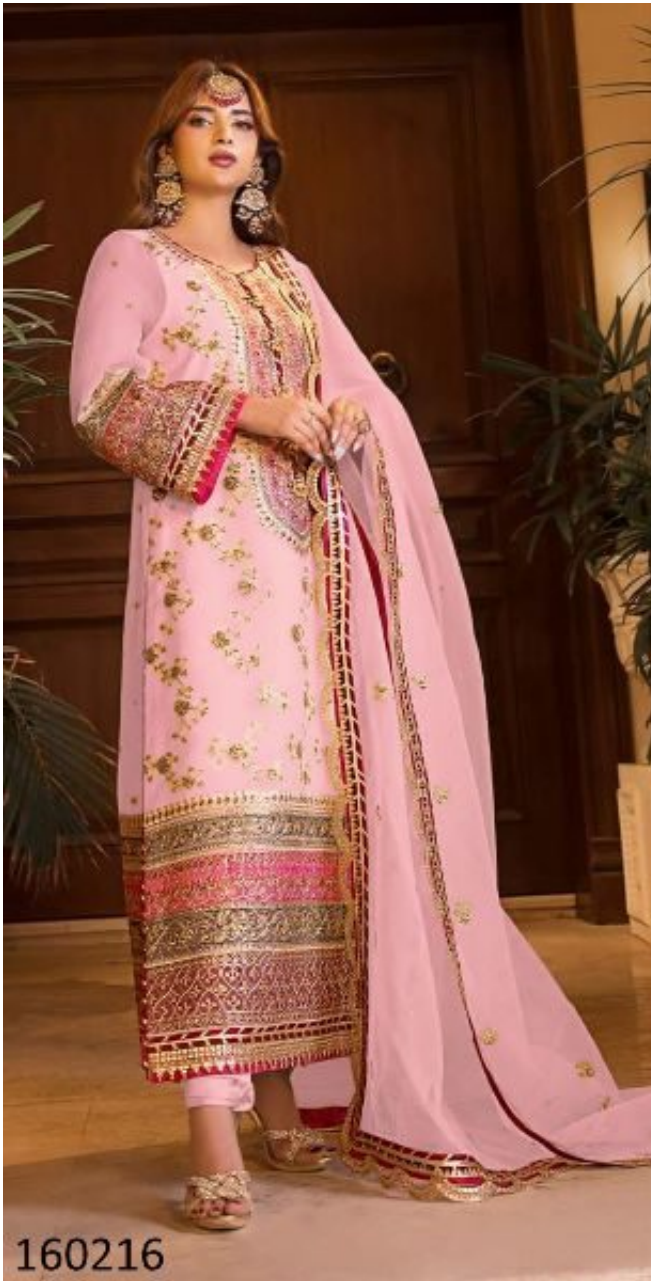

*Sesina*  
by MURRAY KAPREY  
160216

TOP - ORGANZA HEAVY EMBROIDERED  
INNER BOTTOM - HEAVY SANTOON  
DUPATTA - ORGANZA HEAVY EMBROIDERED  
WITH FOUR SIDE LACE

D.No.140 A

D.No.140 B

D.No.140 C

D.No.140 D

*Sereno*  
Pakistani Suit  
A BRAND BY MEGHA EXPORT  
160216

TOP - ORGANZA HEAVY EMBROIDERED  
INNER BOTTOM - HEAVY SANTOON  
DUPATTA - ORGANZA HEAVY EMBROIDERED  
WITH FOUR SIDE LACE

D.No.140 A

D.No.140 B

D.No.140 C

D.No.140 D

*Serina*  
Pakistani Style  
A BRAND BY MEGHA EXPORT  
**S - 140 B**

TOP - ORGANZA HEAVY EMBROIDERED  
INNER BOTTOM - HEAVY SANTOON  
DUPATTA - ORGANZA HEAVY EMBROIDERED  
WITH FOUR SIDE LACE

160216

*Serina*  
Pakistani Style  
A BRAND BY MEGHA EXPORT  
**S - 140 A**

TOP - ORGANZA HEAVY EMBROIDERED  
INNER BOTTOM - HEAVY SANTOON  
DUPATTA - ORGANZA HEAVY EMBROIDERED  
WITH FOUR SIDE LACE

160216

*Serina*  
Pakistani Suits  
A BRAND BY MEGHA EXPORT  
**S - 140 D**

TOP - ORGANZA HEAVY EMBROIDERED  
INNER BOTTOM - HEAVY SANTOON  
DUPATTA - ORGANZA HEAVY EMBROIDERED  
WITH FOUR SIDE LACE