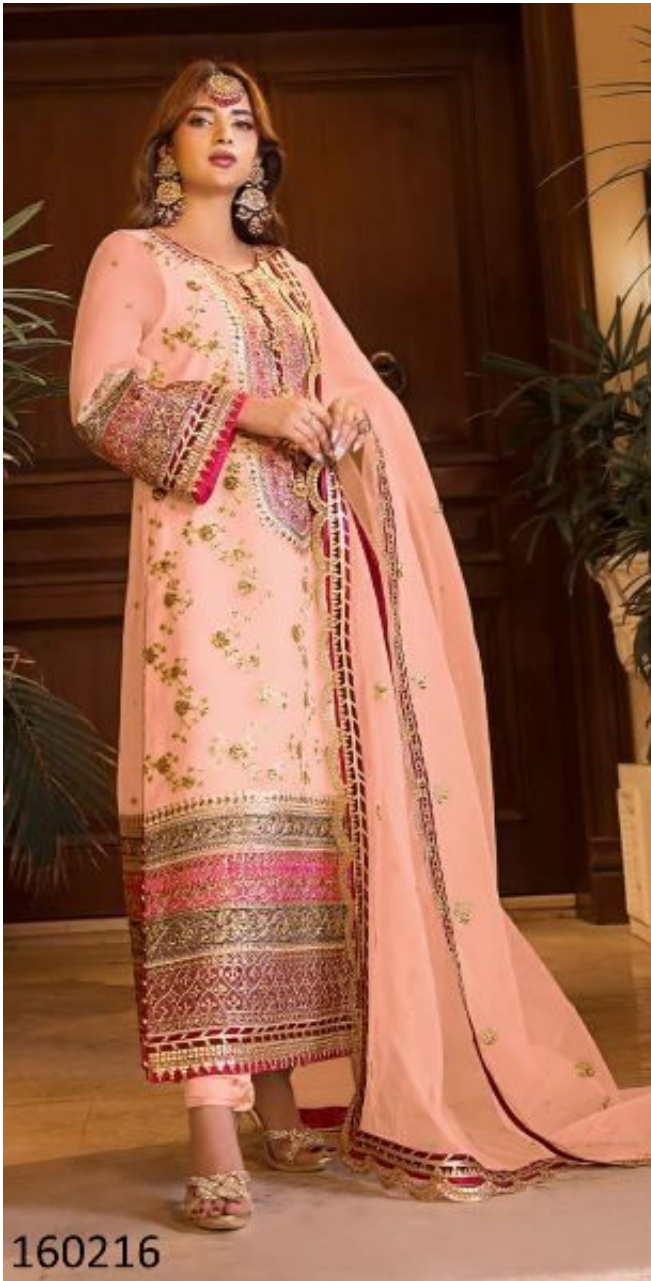

*Sesina*  
by MURRAY KAPREY  
160216

TOP - ORGANZA HEAVY EMBROIDERED  
INNER BOTTOM - HEAVY SANTOON  
DUPATTA - ORGANZA HEAVY EMBROIDERED  
WITH FOUR SIDE LACE

D.No.140 A

D.No.140 B

D.No.140 C

D.No.140 D

*Sereno*  
Pakistani Suit  
A BRAND BY MEGHA EXPORT  
160216

TOP - ORGANZA HEAVY EMBROIDERED  
INNER BOTTOM - HEAVY SANTOON  
DUPATTA - ORGANZA HEAVY EMBROIDERED  
WITH FOUR SIDE LACE

D.No.140 A

D.No.140 B

D.No.140 C

D.No.140 D

*Serina*  
Pakistani Style  
A BRAND BY MEGHA EXPORT  
**S - 140 B**

TOP - ORGANZA HEAVY EMBROIDERED  
INNER BOTTOM - HEAVY SANTOON  
DUPATTA - ORGANZA HEAVY EMBROIDERED  
WITH FOUR SIDE LACE

160216

*Serina*  
Pakistani Style  
A BRAND BY MEGHA EXPORT  
**S - 140 A**

TOP - ORGANZA HEAVY EMBROIDERED  
INNER BOTTOM - HEAVY SANTOON  
DUPATTA - ORGANZA HEAVY EMBROIDERED  
WITH FOUR SIDE LACE

160216

*Serina*<sup>®</sup>  
Pakistani Suits  
A BRAND BY MEGHA EXPORT  
**S - 140 C**

TOP - ORGANZA HEAVY EMBROIDERED  
INNER BOTTOM - HEAVY SANTOON  
DUPATTA - ORGANZA HEAVY EMBROIDERED  
WITH FOUR SIDE LACE