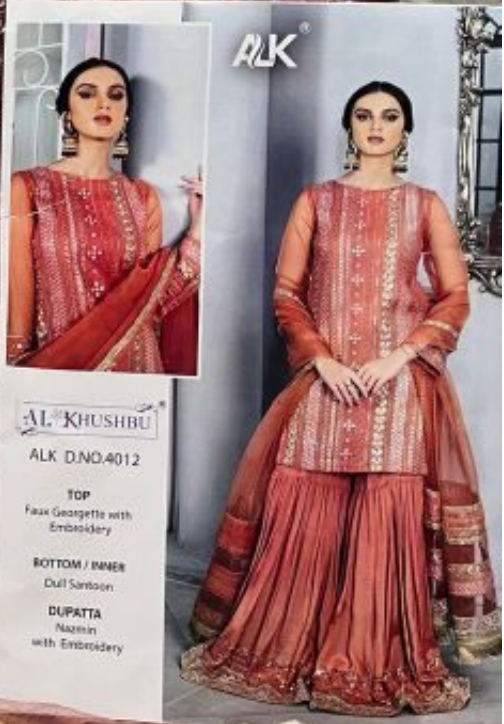

ALK

AL. KHUSHBU

ALK D.NO.4012

TOP

Faux Georgette with
Embroidery

BOTTOM / INNER

Dull Santoon

DUPATTA

Nazmin
with Embroidery

160218

ALK

AL KHUSHBU

ALK D.NO.4012

TOP

Faux Georgette with
Embroidery

BOTTOM / INNER

Dull Santoon

DUPATTA

Nazmin
with Embroidery

160218

160218

AL KHUSHBU
ALK D.NO.4012

TOP
Faux Georgette with Embroidery

BOTTOM / BHAER
Dull Satoon