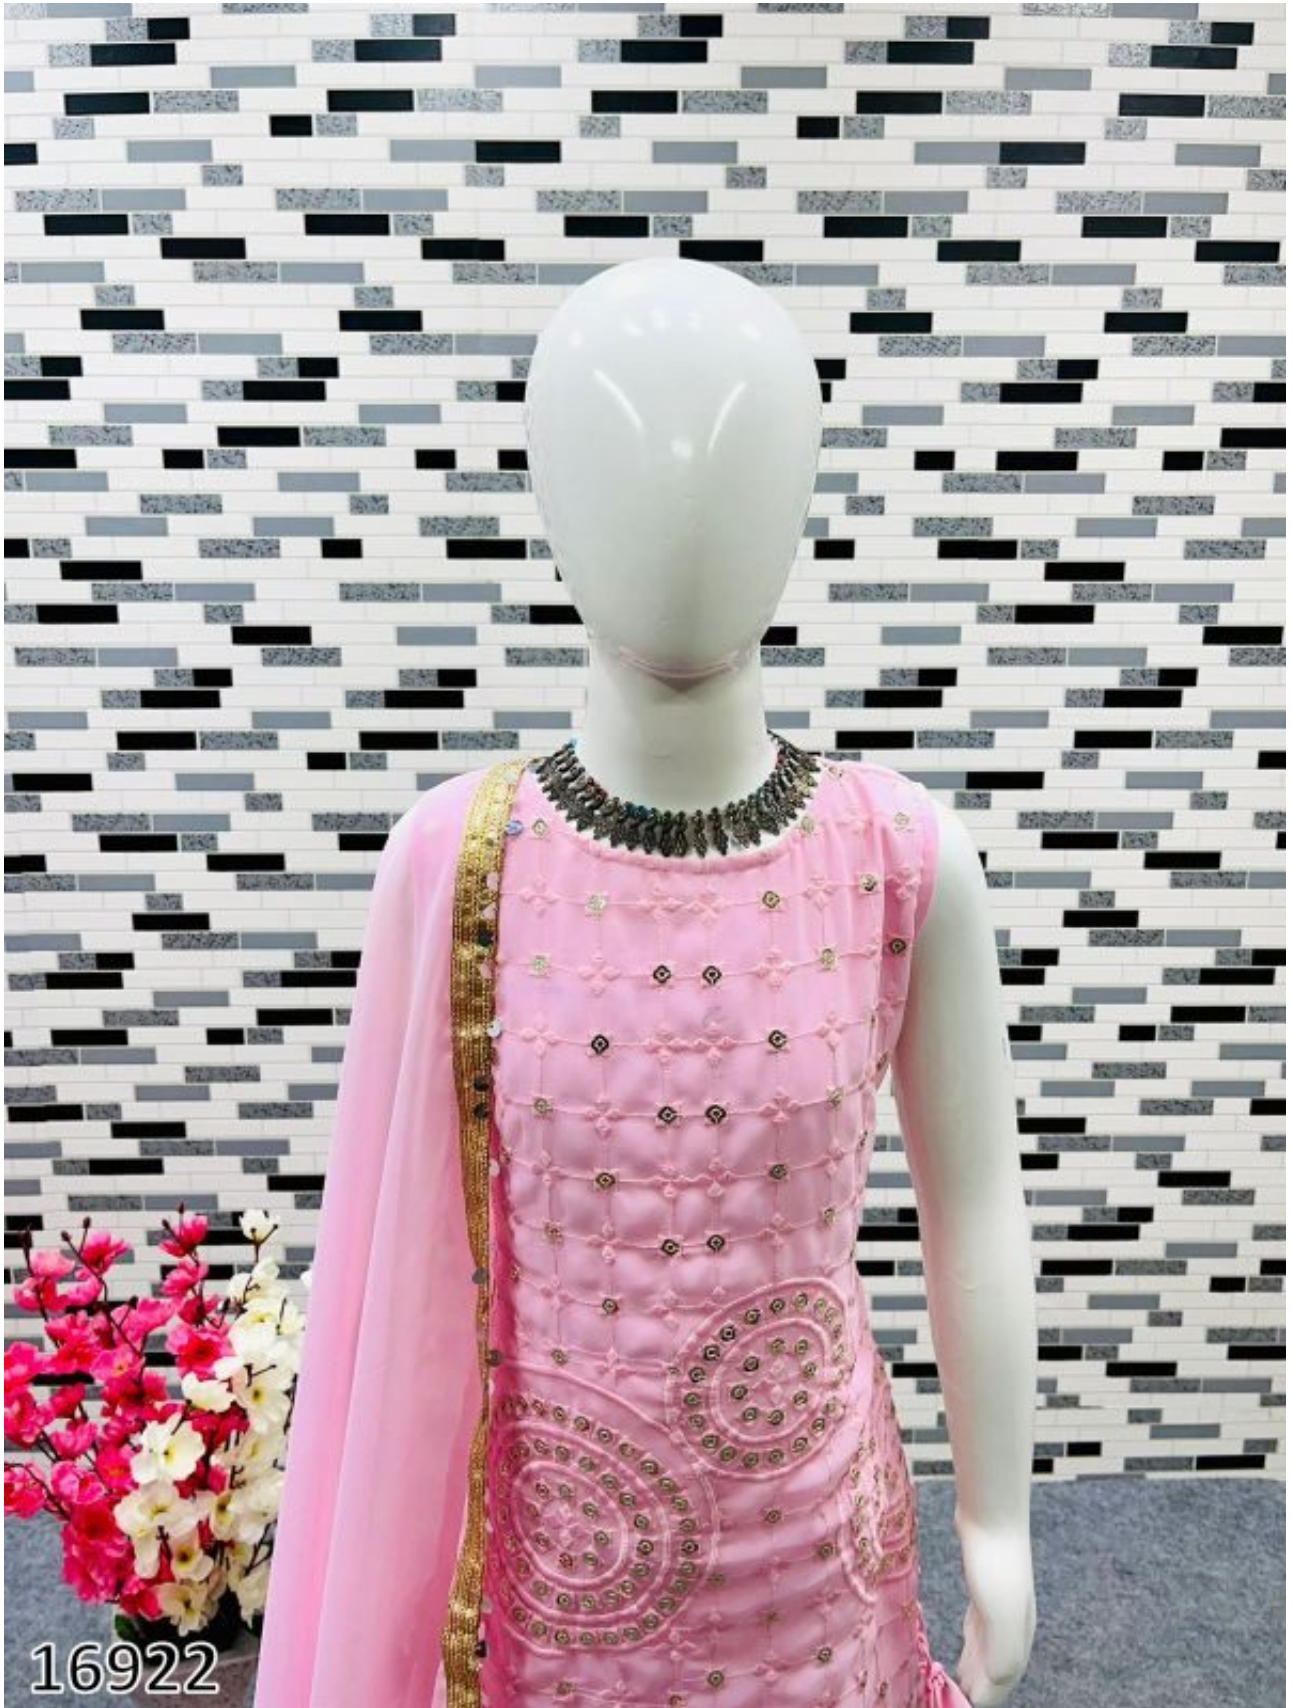

16922

16922

16922

16922

16922

## Girls Kurti Style Top & Salwar Set Size Chart

All Measurement in Inch  
( 3 Years To 15 Years )

Size Expected to Fit Age Years	Kurti Style Top		Salwar	
	Chest	Length	Waist	Length
( 3-5 years)	12.5	24	20	24
( 6-8 years)	14	28	24	28
( 9-11 years)	15	32	26	32
(12-15 years)	16	35	30	36