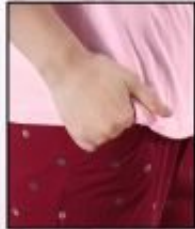

NEW  
LAUNCH

6 PCS BAG

*Draw closer  
to Him*

**VOL-457**

M	L	XL

*Stylish and classy trends...*

**NEW LAUNCH**

Sizes Available :

M	L	XL

|||STYLE IS MORE ABOUT BEING YOURSELF|||

**Style No.7056**

*Stylish and classy trends...*

NEW  
LAUNCH

Sizes Available :

M	L	XL

|||STYLE IS MORE ABOUT BEING YOURSELF|||