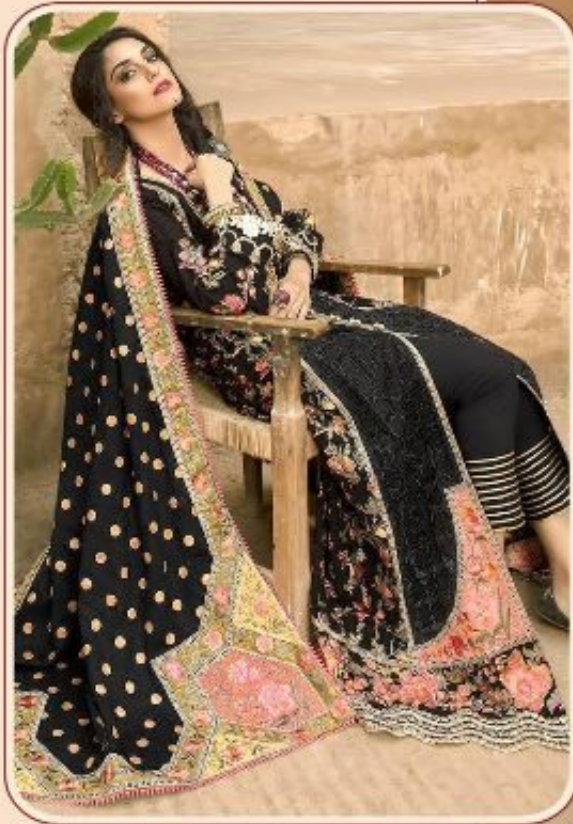

Shree[®]
FAB

160243

S-806 160243

Shree[®]
FABS

160243

Shree[®]
FABS

160243

TOP:- COTTEN EMBROIDERED
DUPATTA:- NET
BOTTOM / INNER:- SEMI LAWN