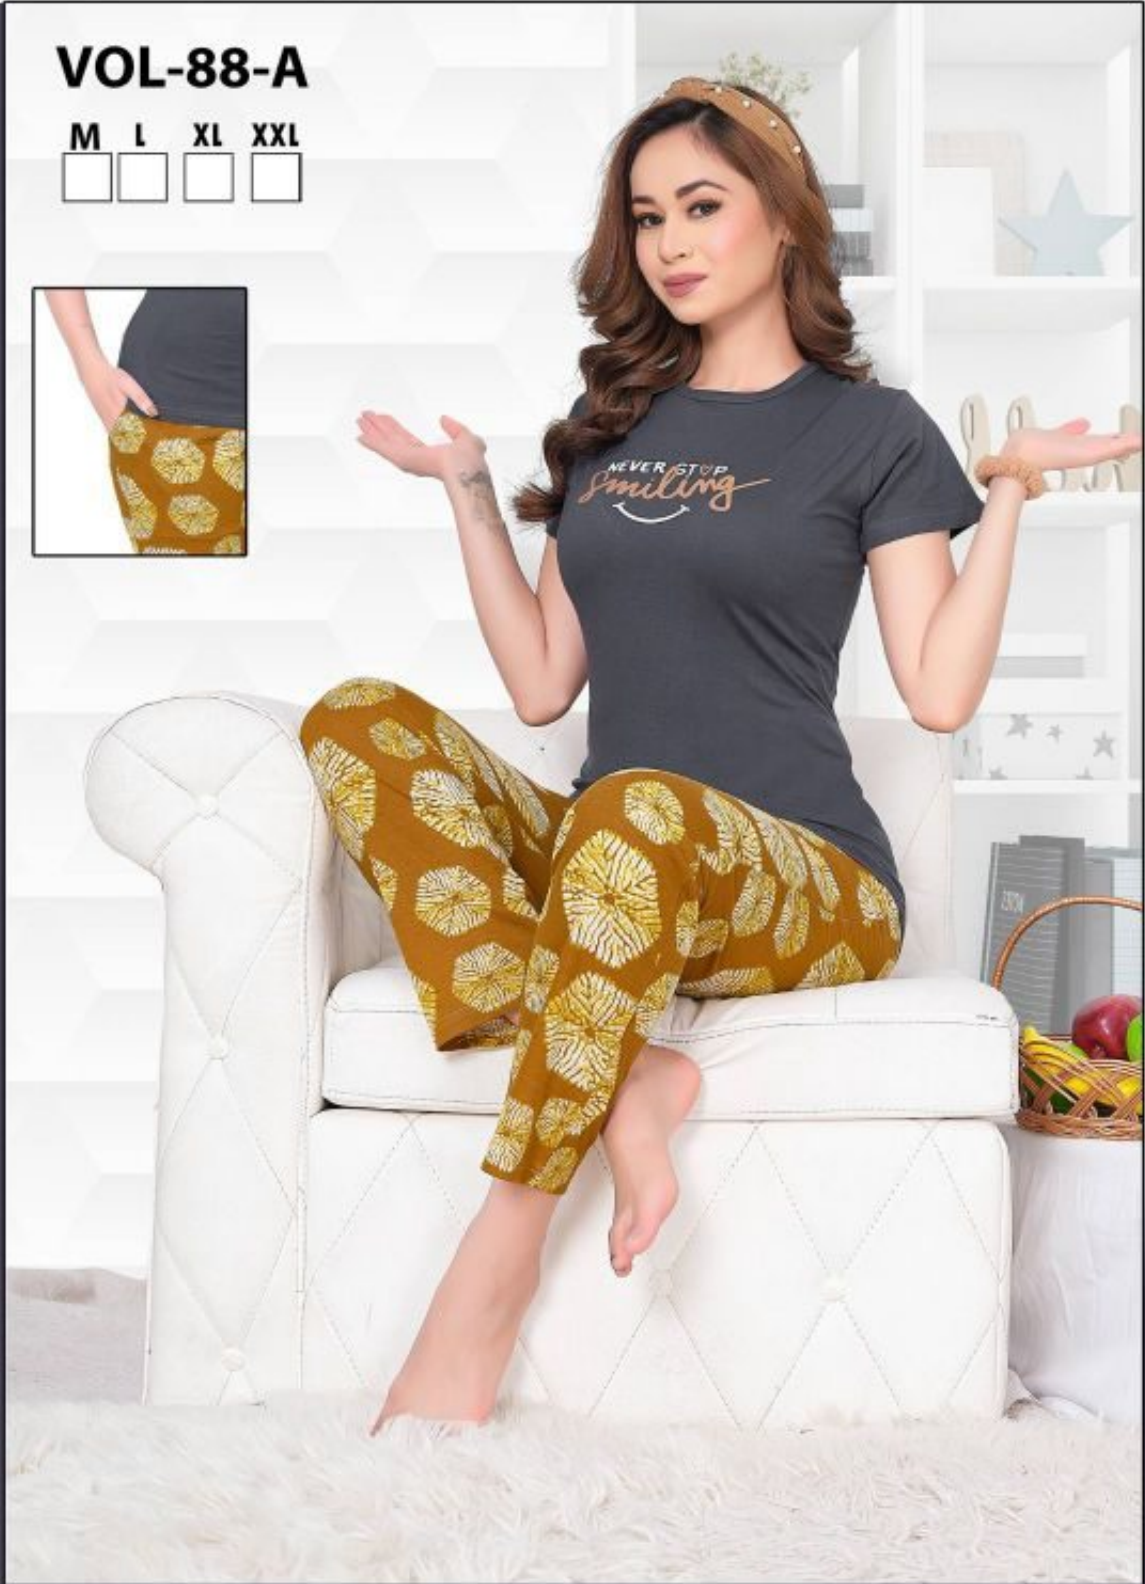

VOL-88-A

M L XL XXL

NIGHT SUIT WITH POCKET

PREMIUM

VOL-88-A

M L XL XXL

NIGHT SUIT WITH POCKET

PREMIUM