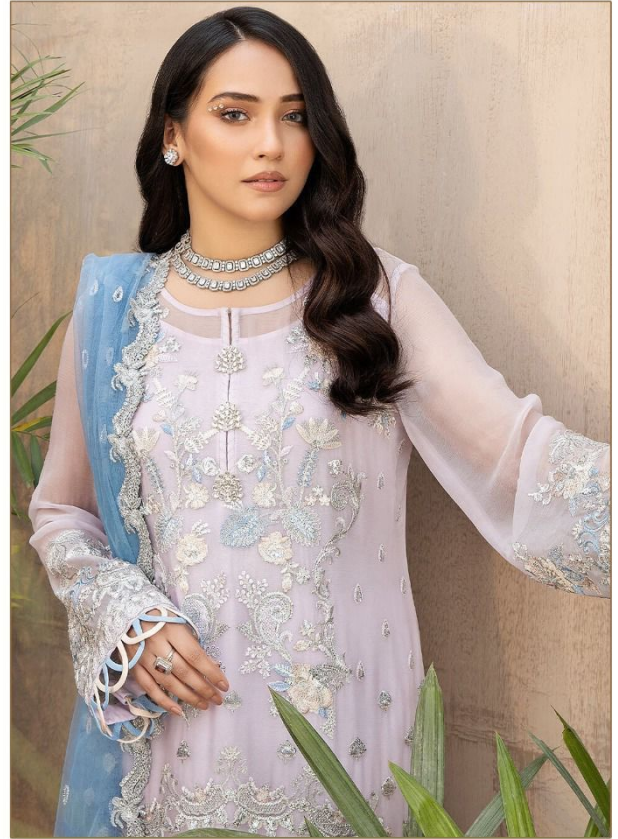

Serina
S-144
160223

THE DELICATE BEAUTY OF THE
MATERIALS
IS THE KEY TO THE
DESIGN'S SUCCESS
WITH LACE

160223

160223

Serina
Pakistani Suits
A BRAND BY MEGHA EXPORT
S - 144

TOP - ORGANZA HEAVY EMBROIDERED
WITH GPO LACE
BOTTOM - INNER/ HEVEY SHANTUN
DUPATTA - ORGANZA HEAVY EMBROIDERED
WITH LACE

160223

Serena[®]
Pakistani Suit

A BRAND BY  MEGHA EXPORT

S - 144

TOP - ORGANZA HEAVY EMBROIDERED
WITH GPO LACE

BOTTOM - INNER/ HEVEY SHANTUN

DUPATTA - ORGANZA HEAVY EMBROIDERED
WITH LACE

160223