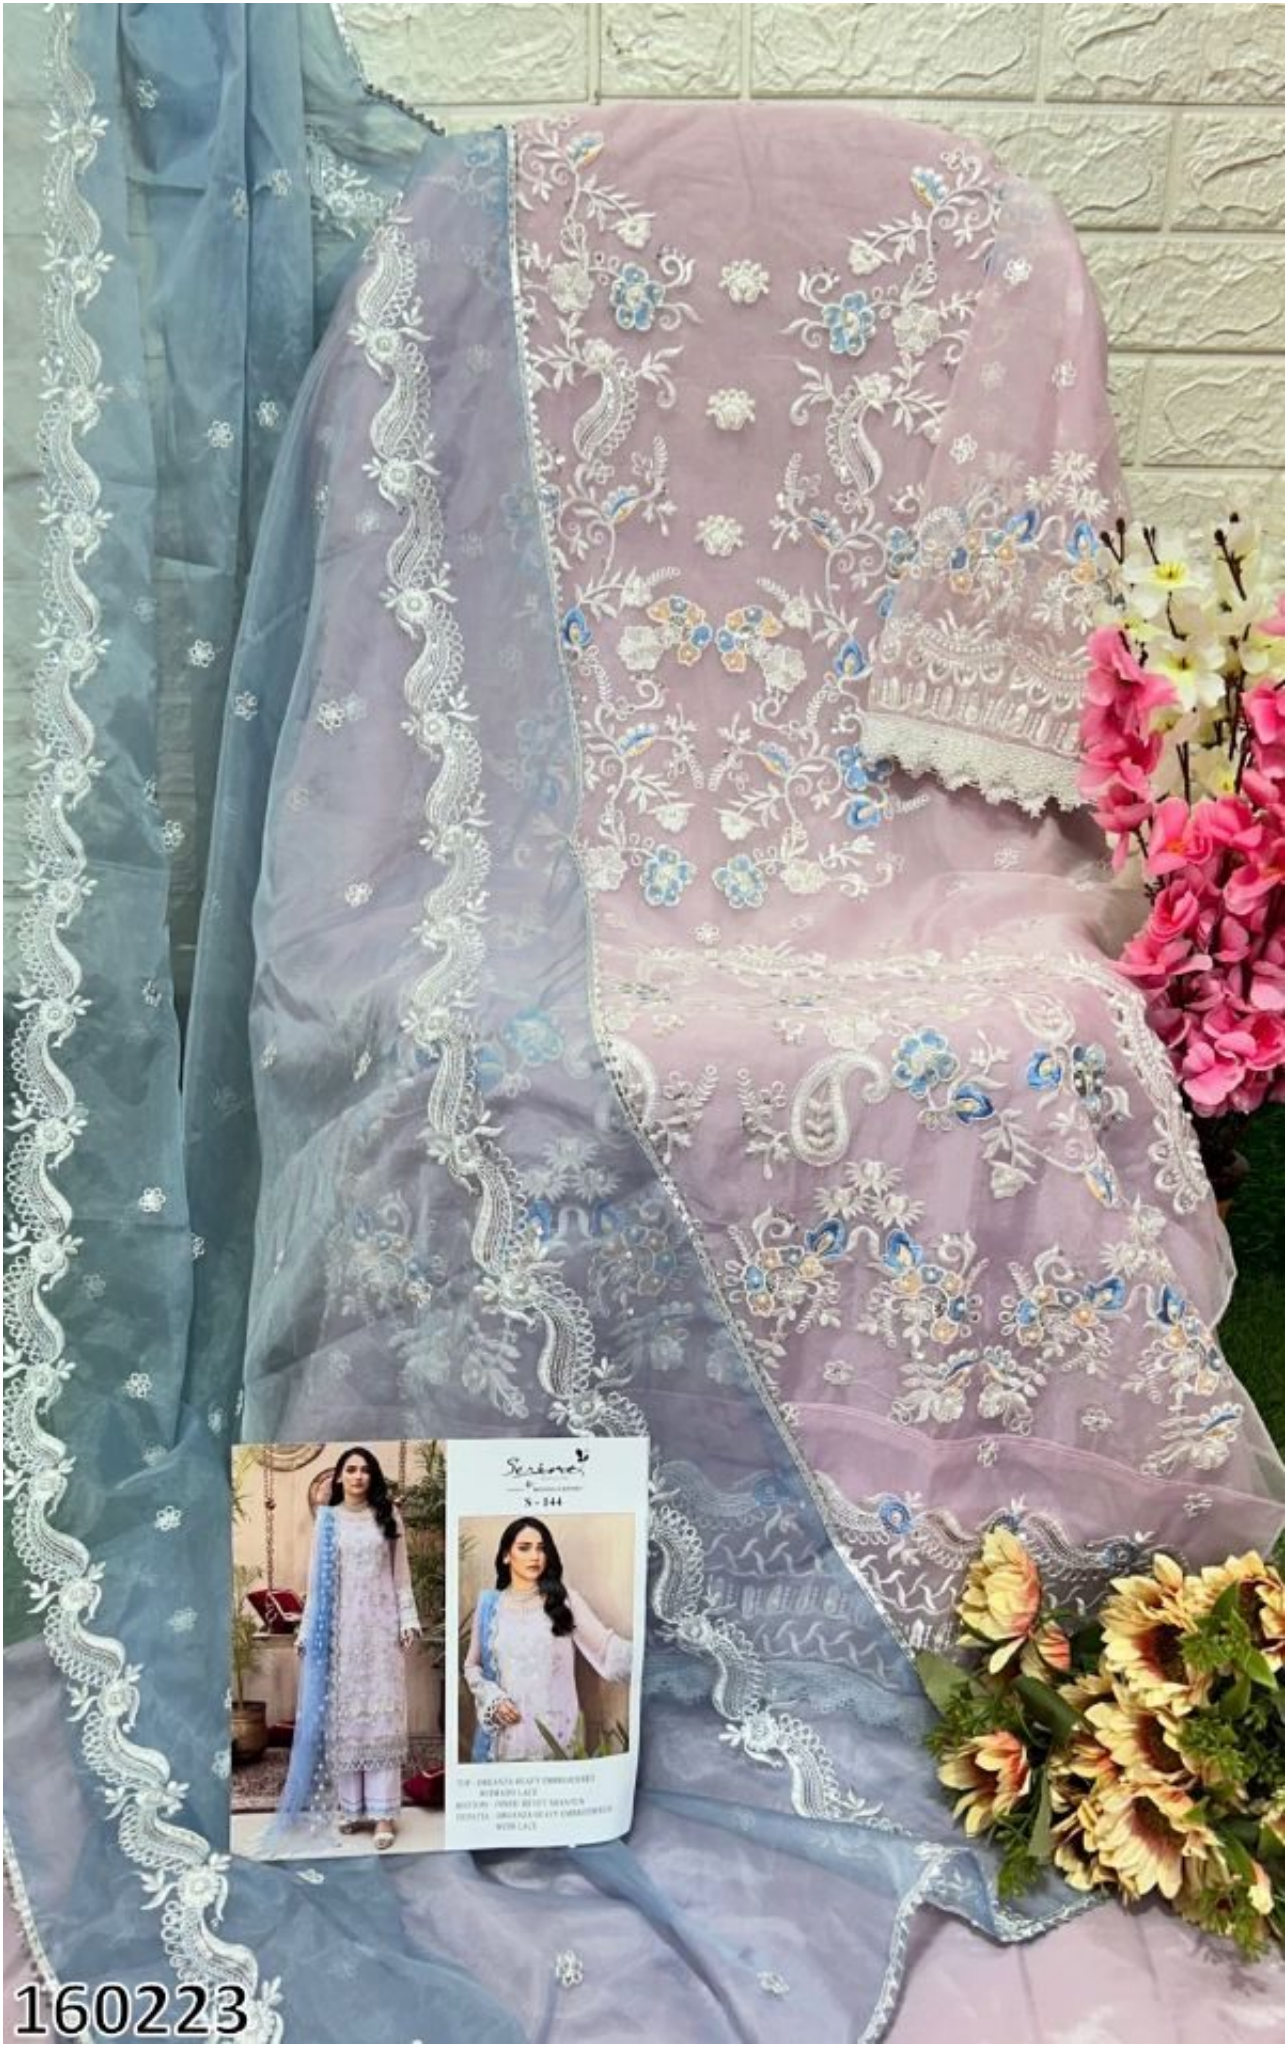

Serina
S-144
160223

THE DELICATE BEAUTY OF THE
MATERIALS
IS THE KEY TO THE
DESIGN'S SUCCESS
WITH LACE

160223

160223

Serina
Pakistani Suits
A BRAND BY MEGHA EXPORT
S - 144

TOP - ORGANZA HEAVY EMBROIDERED
WITH GPO LACE
BOTTOM - INNER/ HEVEY SHANTUN
DUPATTA - ORGANZA HEAVY EMBROIDERED
WITH LACE

160223

Serena[®]
Pakistani Suit

A BRAND BY  MEGHA EXPORT

S - 144

TOP - ORGANZA HEAVY EMBROIDERED
WITH GPO LACE

BOTTOM - INNER/ HEVEY SHANTUN

DUPATTA - ORGANZA HEAVY EMBROIDERED
WITH LACE

160223