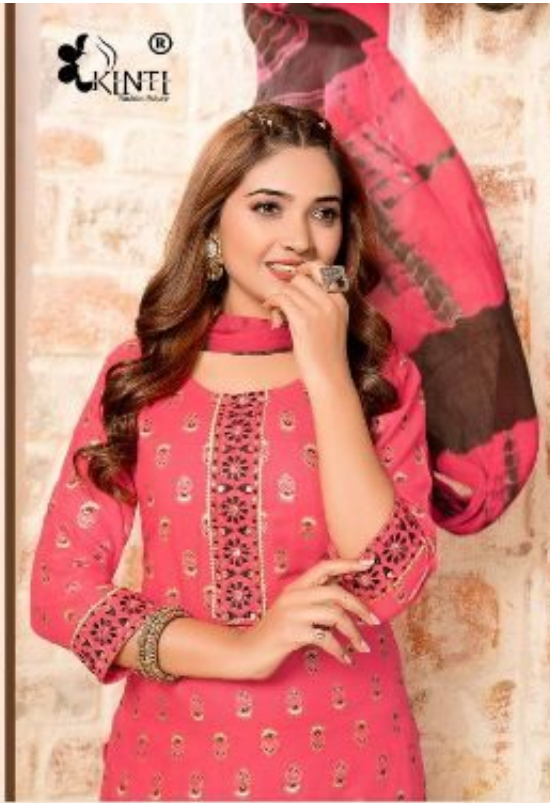

Chunri

... — Vol.06 — ...

PERFECT COMBINATION OF ETHNIC STYLE

new elegant style and fashion pattern design, best combination in women

COCKTAIL CREATIONS

6006
Chumri
606

— a whole new dimension in one color season colored dress —

GLAMMINE HAIRLES

THE PERFECT HARMONY wear at any occasion or wear at office, we are sure that it will be at the least to give a beautiful touch

Chunri 604

FABULOUS these new fashion styles of women apparels that are more popular than the others.

CLASSIC TO CONTEMPORARY

confluence

Chunri
601

— LIKE YOU'VE NEVER SEEN BEFORE —

WEEK
Churri
605

— It's fresher color, its really to fresh it some electronic —

D I S T I N G U I S H I N G
S T Y L E

you are one
deep mystery
not only are you
the most
alluring mystery
but you are also
someone who
is an incredible
rainbow of a
billion hues