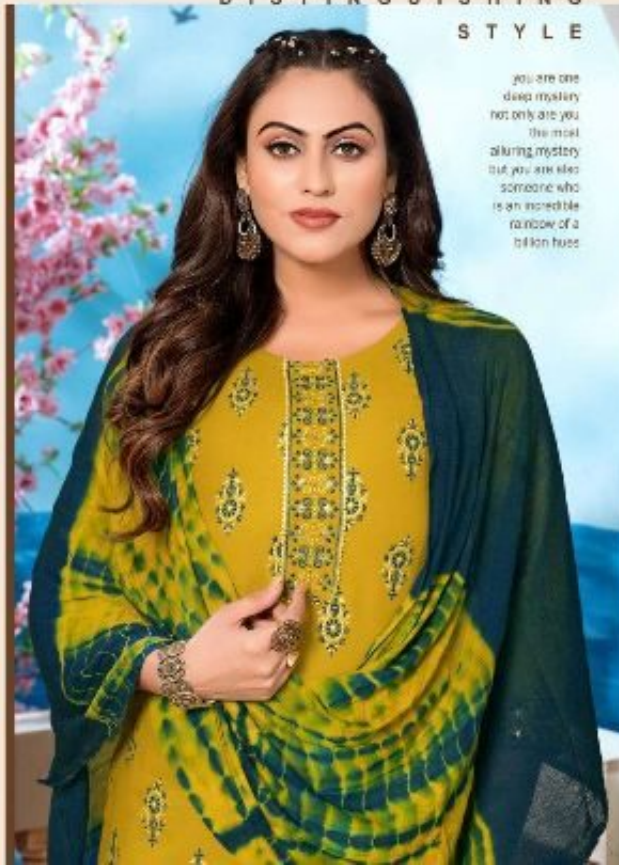

Chunri

... — Vol.06 — ...

PERFECT COMBINATION OF ETHNIC STYLE

new elegant style and fashion pattern design, best combination in women

COCKTAIL CREATIONS

6006
Chumri
606

— a whole new dimension in one color season colored dress —

GLAMMINE HAIRLES

THE PERFECT HARMONY wear at any occasion or wear at office, we are sure that it will be at the least to give a beautiful touch

Chunri 604

FABULOUS these new fashion styles of women apparels that are more popular than the others.

CLASSIC TO CONTEMPORARY

confluence

Chunri
601

— LIKE YOU'VE NEVER SEEN BEFORE —

WEEK
Churri
605

— It's fresher color, its really to fresh it some electronic —

D I S T I N G U I S H I N G
S T Y L E

you are one
deep mystery
not only are you
the most
alluring mystery
but you are also
someone who
is an incredible
rainbow of a
billion hues