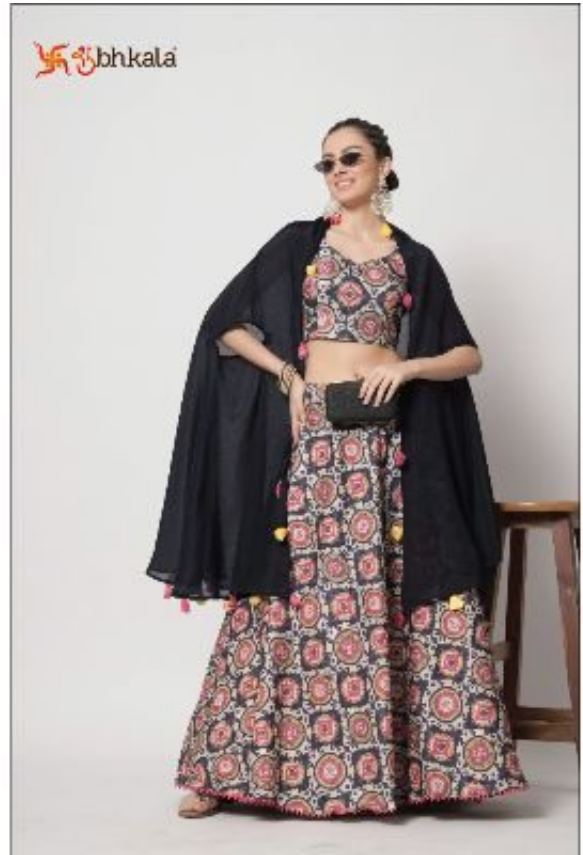

7087

7088

7089

708E