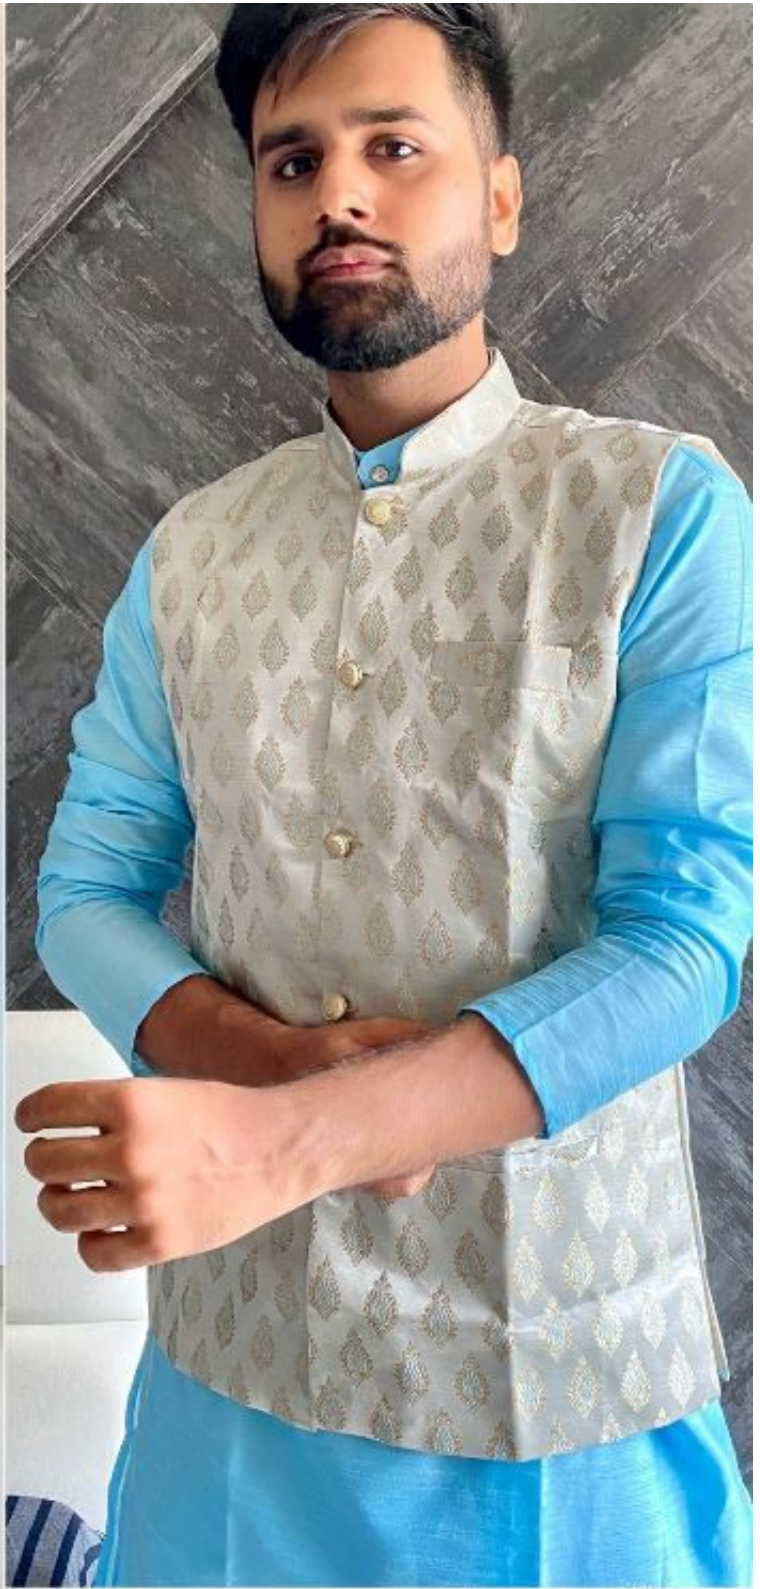

114199

	SIZE CHART		IN INCHES	
SIZE	KOTI CHEST	KURTA CHEST	TOP LENGTH	SHOULDER
M	39	41	38	18
L	41	43	39	18.5
XL	43	46	41	19
XXL	45	48	41	19.5

(\*KINDLY NOTE KOTI IS BODY FIT, AND KURTA IS LOOSE FIT)

114199