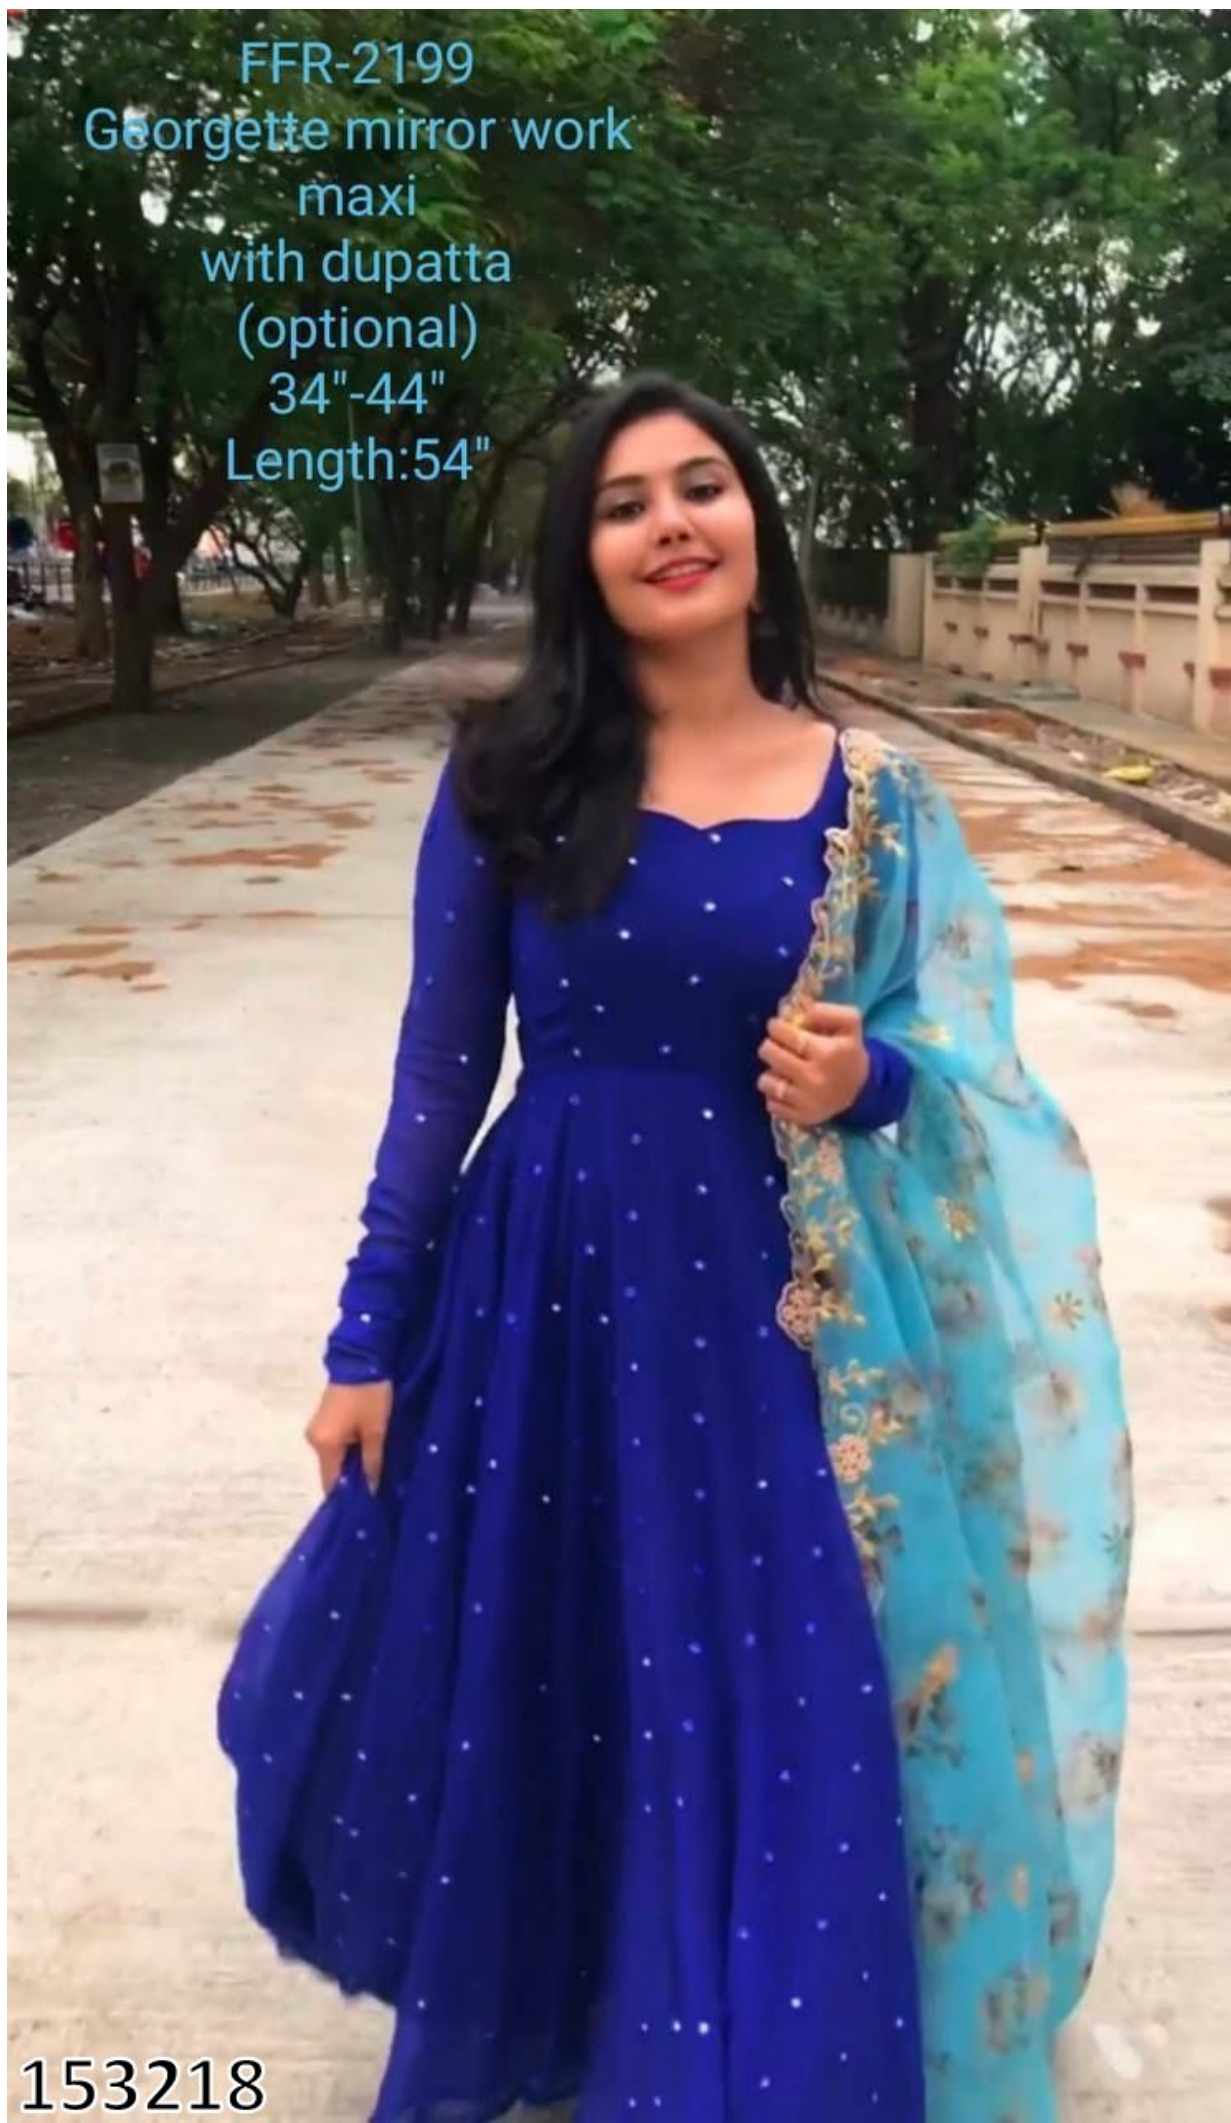

FFR-2199
Georgette mirror work
maxi
with dupatta
(optional)
34"-44"
Length:54"

153218

FFR-2199
Georgette mirror work
maxi
with dupatta
(optional)
34"-44"
Length:54"

153218

153218

FFR-2199
Georgette mirror work
maxi
with dupatta(optional)
34"-44"
Length: 54"