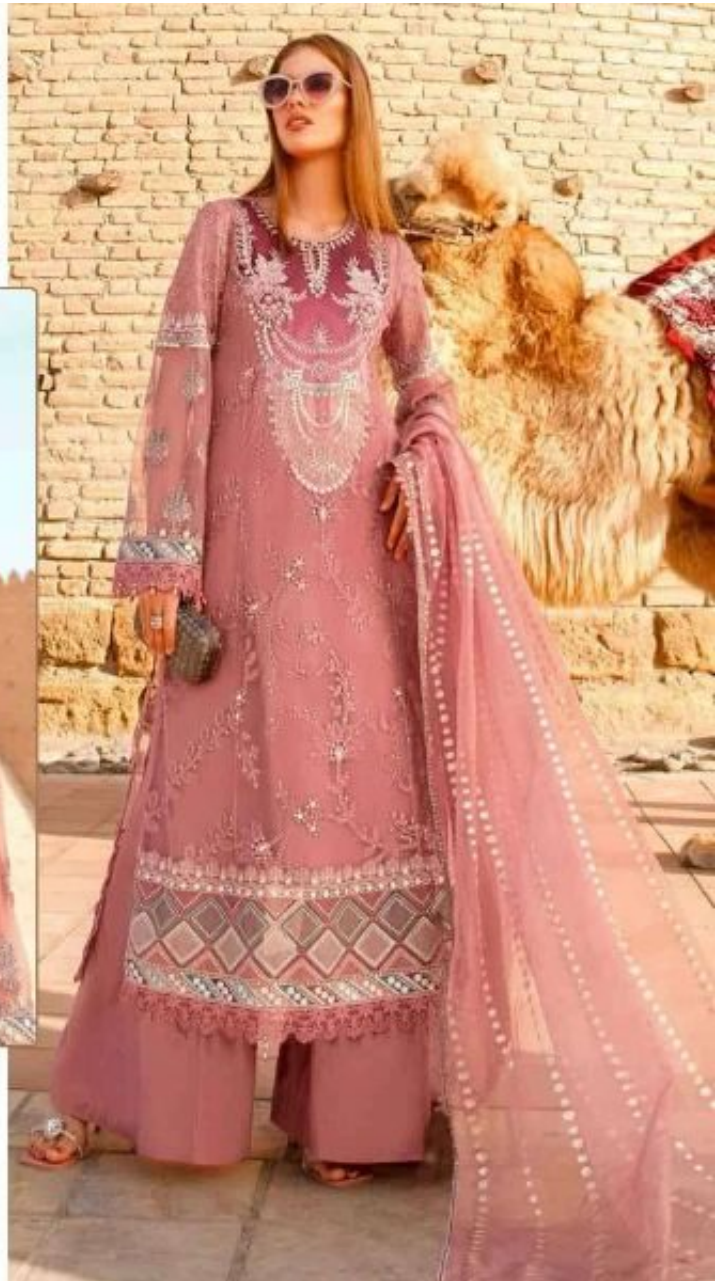

MAHNUR®
— FASHION —
160262

D.NO.17004

TOP - ORGANZA EMBROIDERED
BOTTOM / INEER - SANTOON
DUPPTA - ORGANZA EMBROIDERED

DRY CLEAN ONLY.
 DO NOT USE ANY BLEACH OR STAIN REMOVING CHEMICAL.
IRON THE FABRIC AT MODERATE TEMPERATURE.