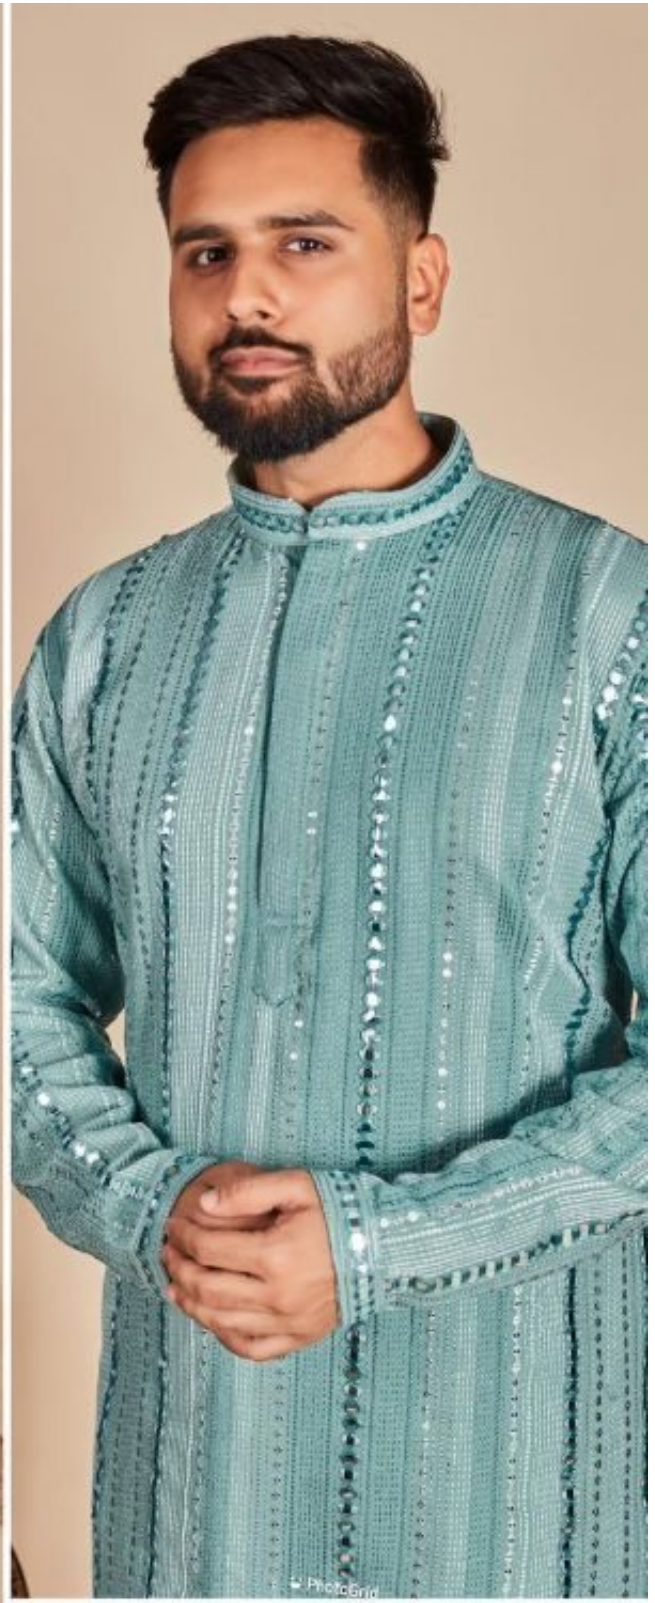

114231

114231

PhotoGrid

114231

114231

	SIZE CHART		IN INCHES
SIZE	CHEST	TOP LENGTH	SHOULDER
M	41	38	18
L	43	39	18.5
XL	46	41	19
XXL	48	41	19.5