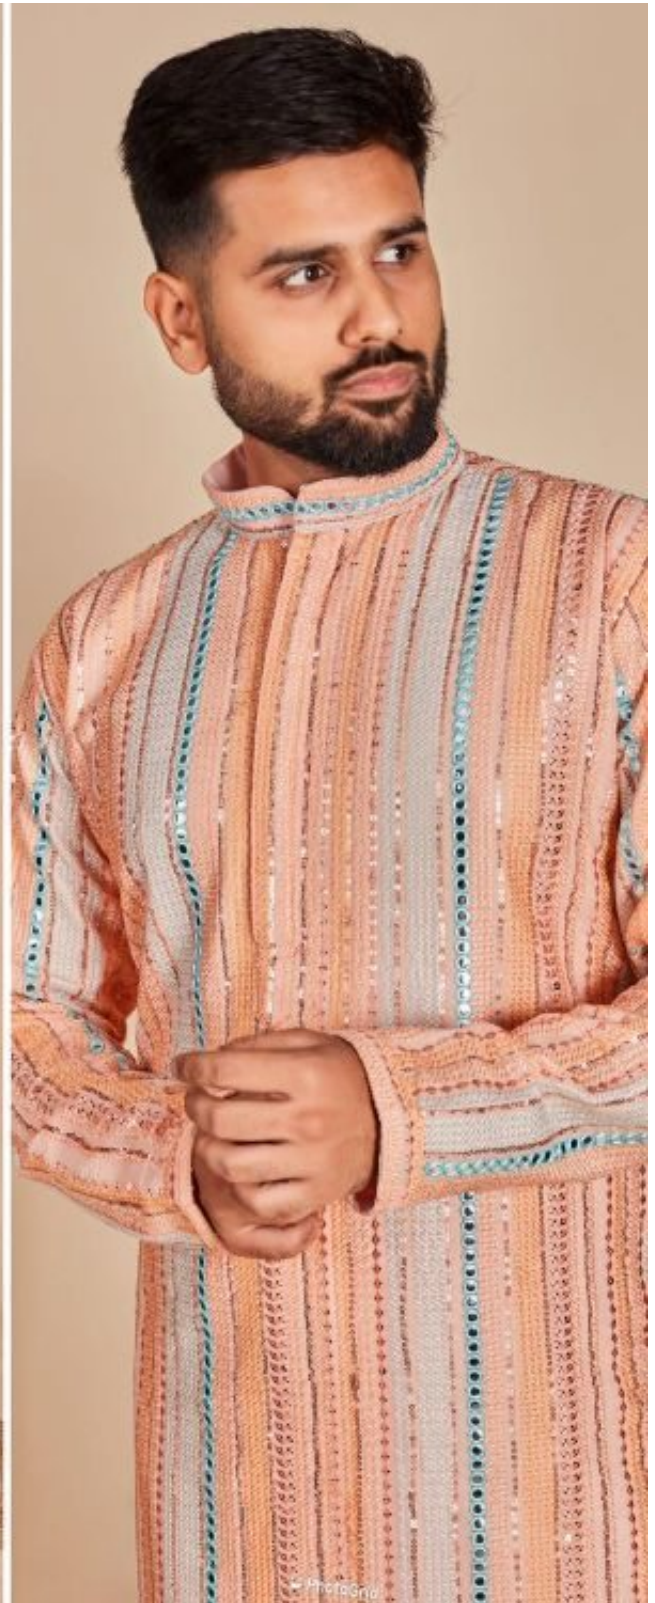

114231

114231

PhotoGrid

114231

114231

	SIZE CHART		IN INCHES
SIZE	CHEST	TOP LENGTH	SHOULDER
M	41	38	18
L	43	39	18.5
XL	46	41	19
XXL	48	41	19.5