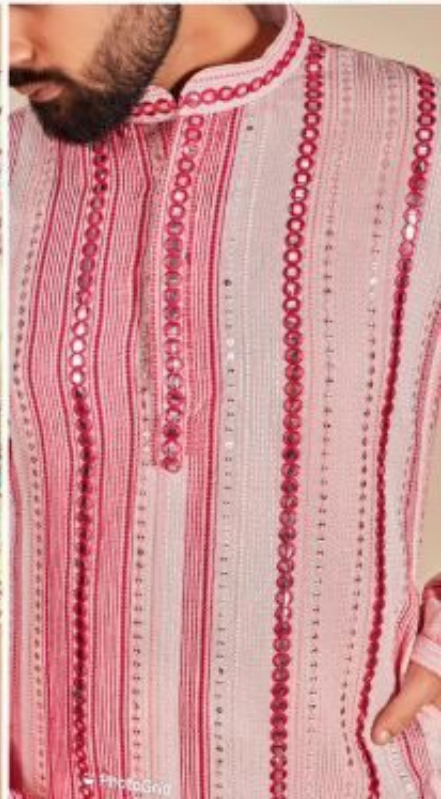

114231

114231

PhotoGrid

114231

114231

	SIZE CHART		IN INCHES
SIZE	CHEST	TOP LENGTH	SHOULDER
M	41	38	18
L	43	39	18.5
XL	46	41	19
XXL	48	41	19.5