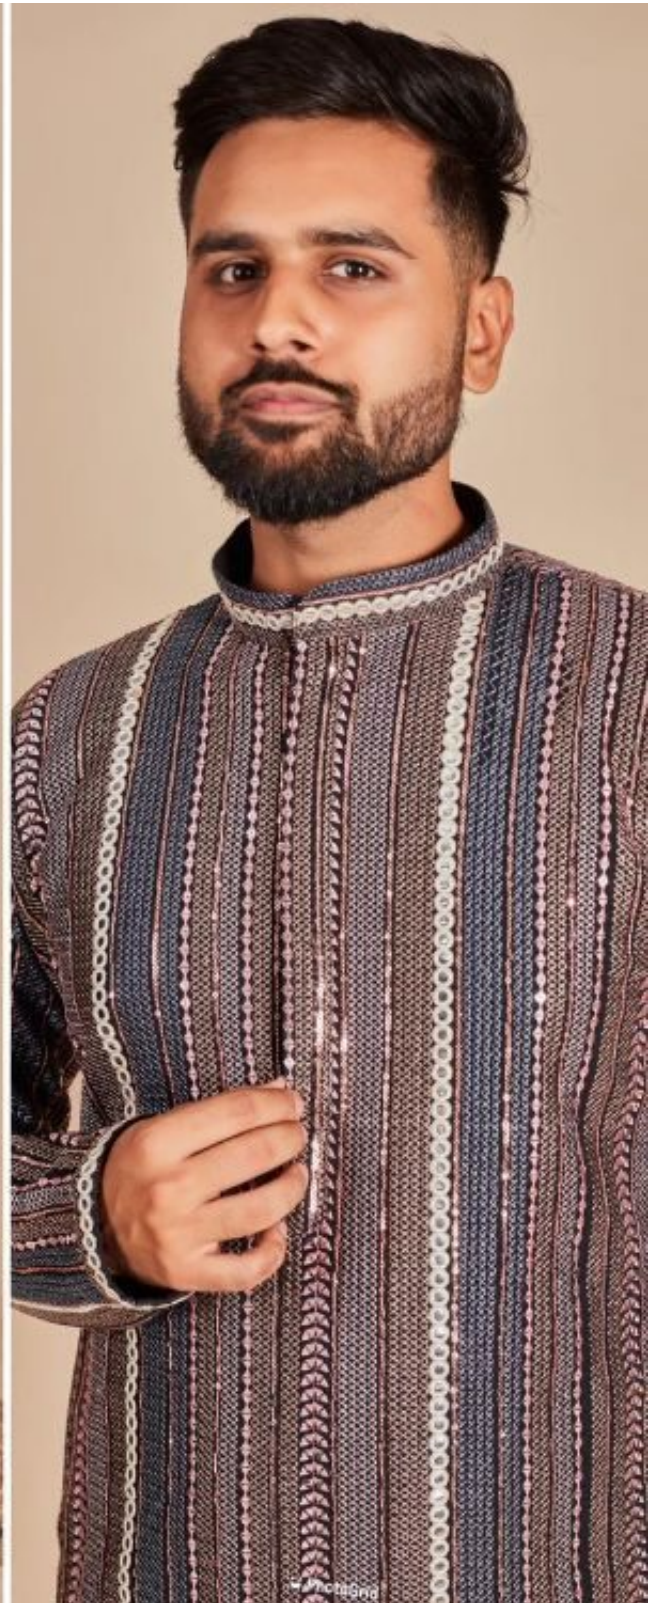

114231

114231

PhotoGrid

114231

114231

	SIZE CHART		IN INCHES
SIZE	CHEST	TOP LENGTH	SHOULDER
M	41	38	18
L	43	39	18.5
XL	46	41	19
XXL	48	41	19.5