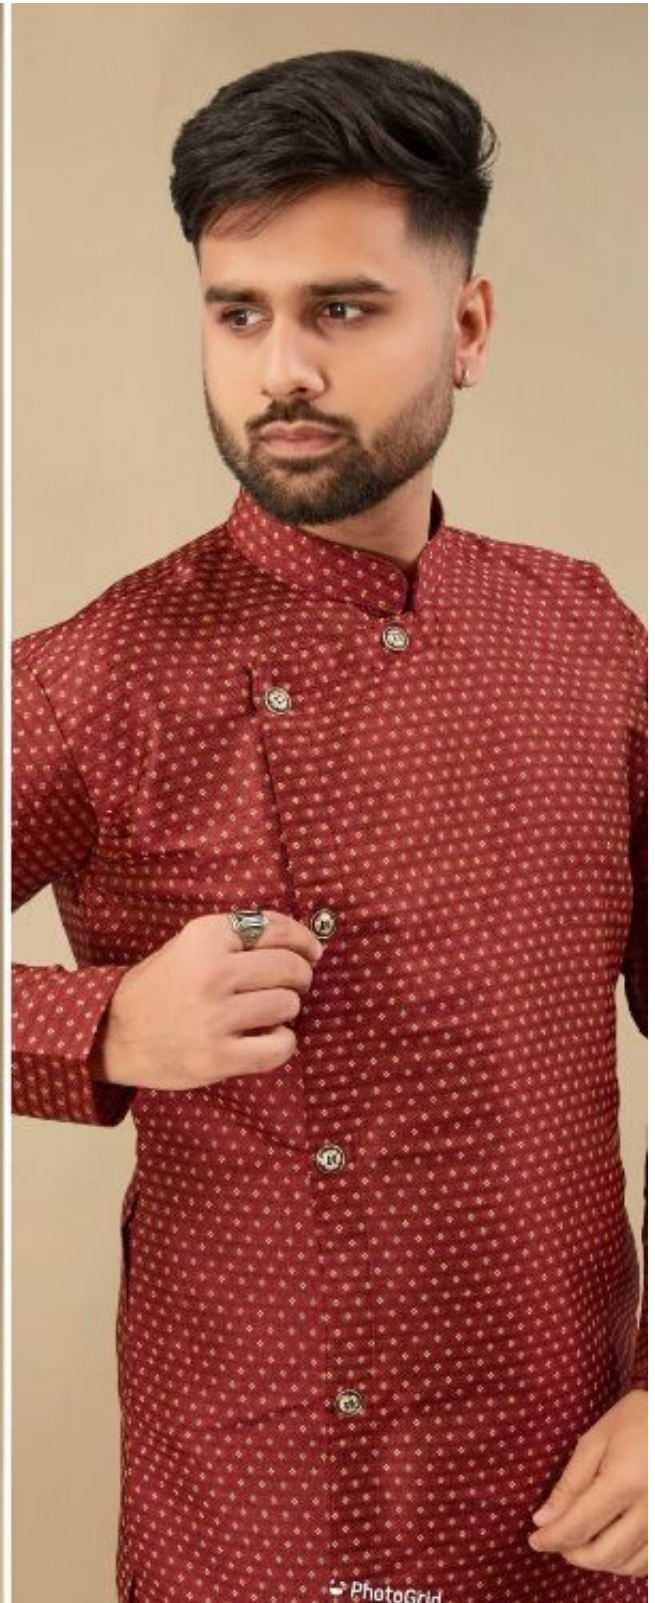

114256

1003

1004

1005

1006

1007

		SIZE CHART	IN INCHES
SIZE NO	KURTA CHEST (WITH LOOSING)	KURTA LENGTH	SHOULDER
M	41"	39"	17.5"
L	43"	39"	18"
XL	46"	41"	19"
XXL	48"	41"	19.5"

114256