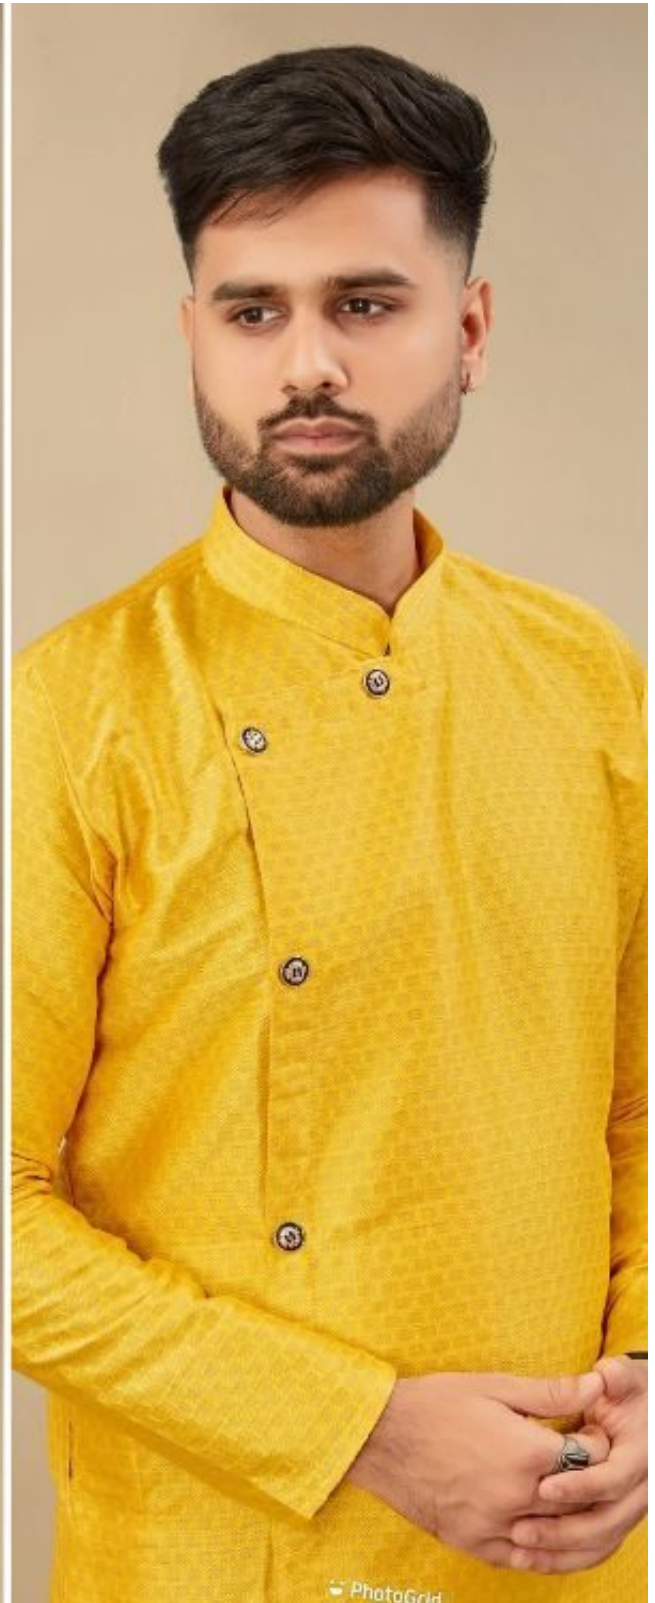

114256

1003

1004

1005

1006

1007

		SIZE CHART	IN INCHES
SIZE NO	KURTA CHEST (WITH LOOSING)	KURTA LENGTH	SHOULDER
M	41"	39"	17.5"
L	43"	39"	18"
XL	46"	41"	19"
XXL	48"	41"	19.5"

114256