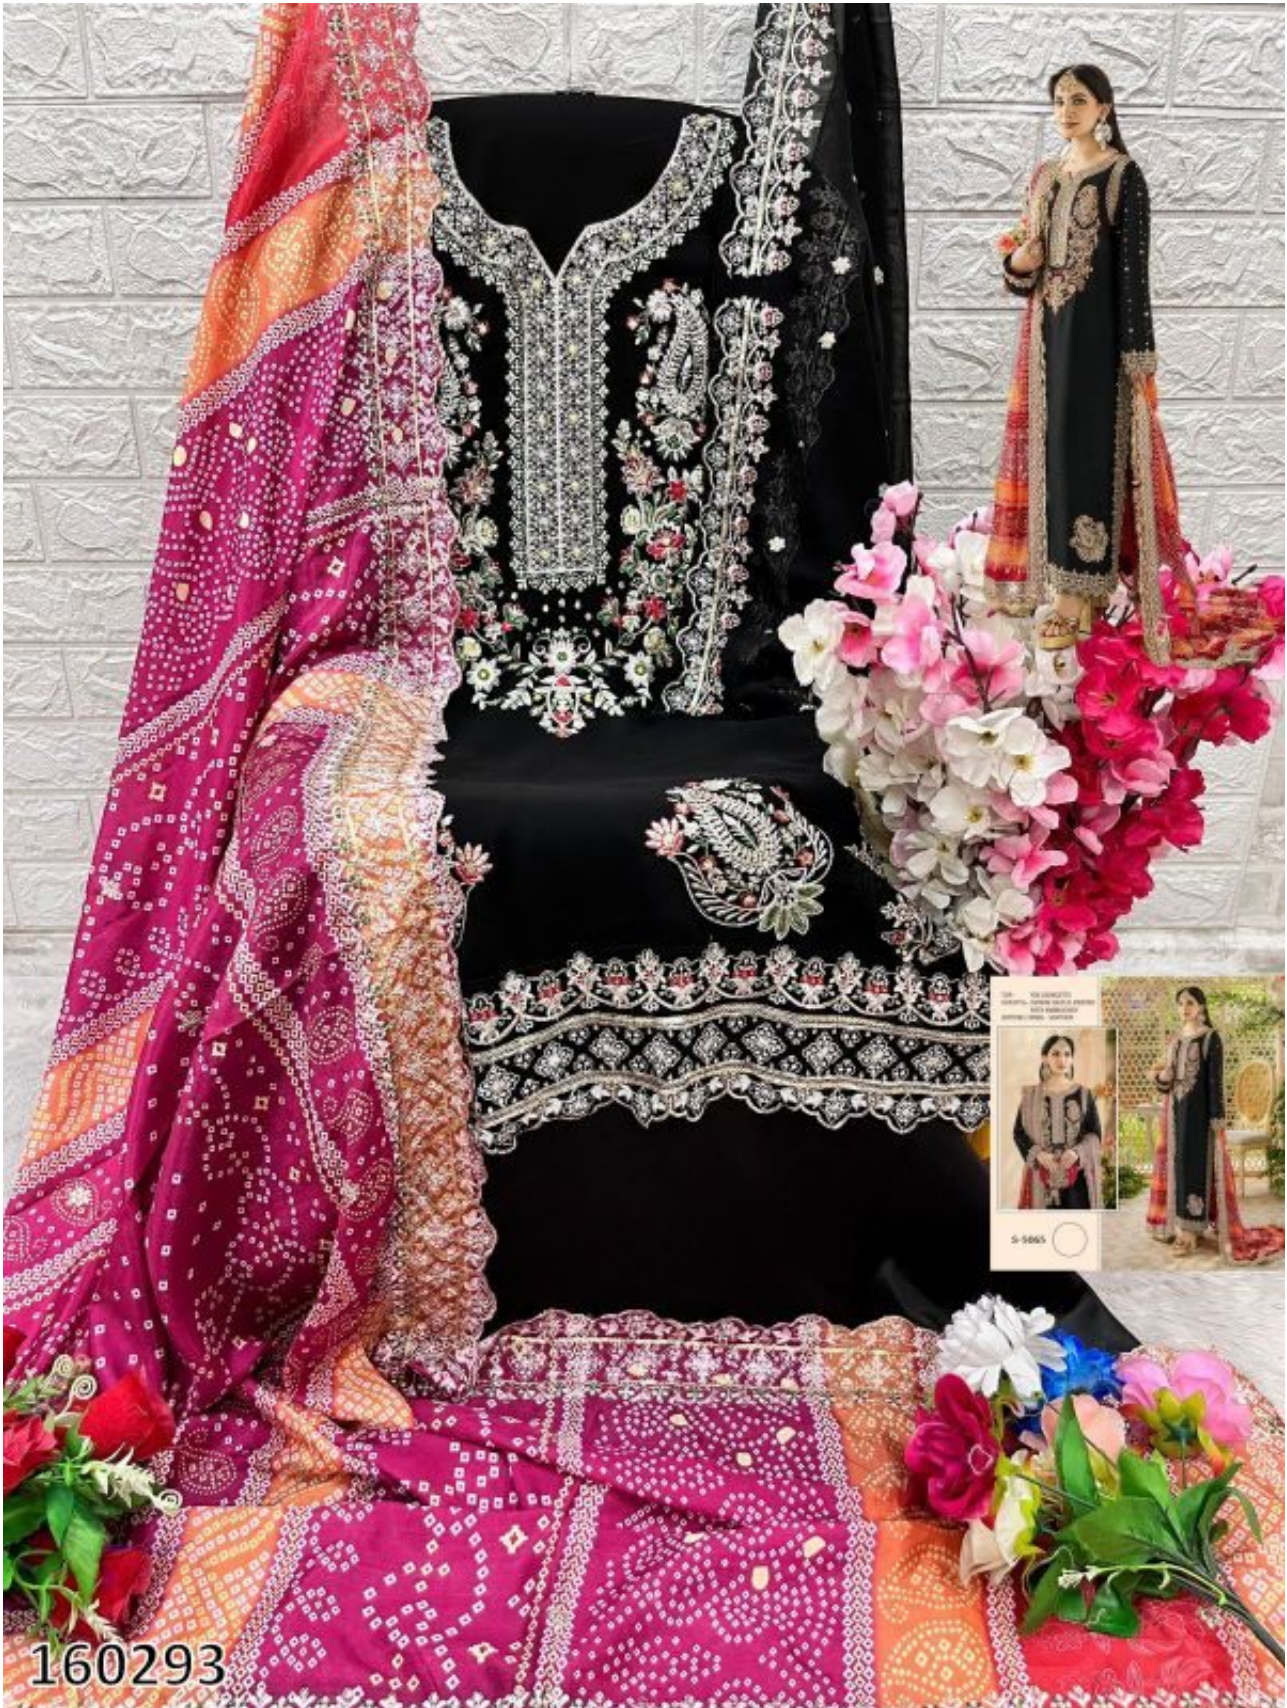

160293

EM. JEWELLERY
SILVER AND GOLD
SILVER AND GOLD
SILVER AND GOLD

S-3065

TOP:- FOX GEORGETTE
DUPATTA:- CHINON DIGITAL PRINTED
WITH EMBROIDERY
BOTTOM / INNER:- SANTOON

S-5065

160293

160293