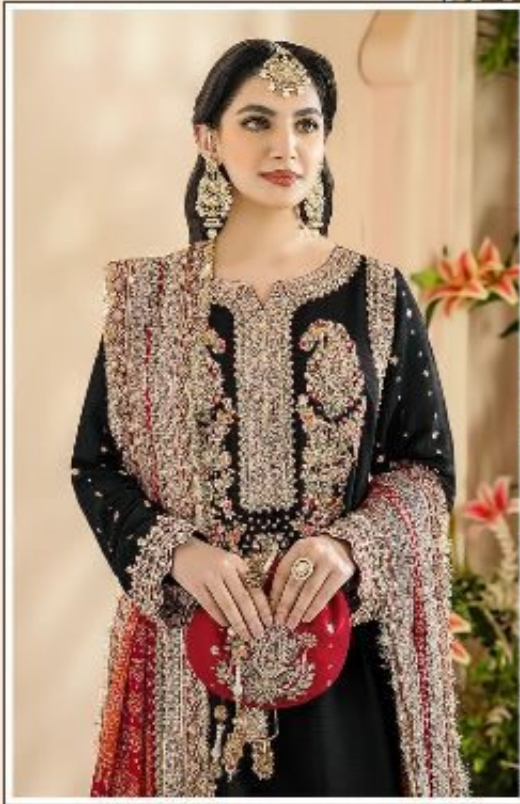

160293

EM. JEWELLERY
SILVER AND GOLD
SILVER AND GOLD
SILVER AND GOLD

S-3065

TOP:- FOX GEORGETTE
DUPATTA:- CHINON DIGITAL PRINTED
WITH EMBROIDERY
BOTTOM / INNER:- SANTOON

S-5065

160293

160293