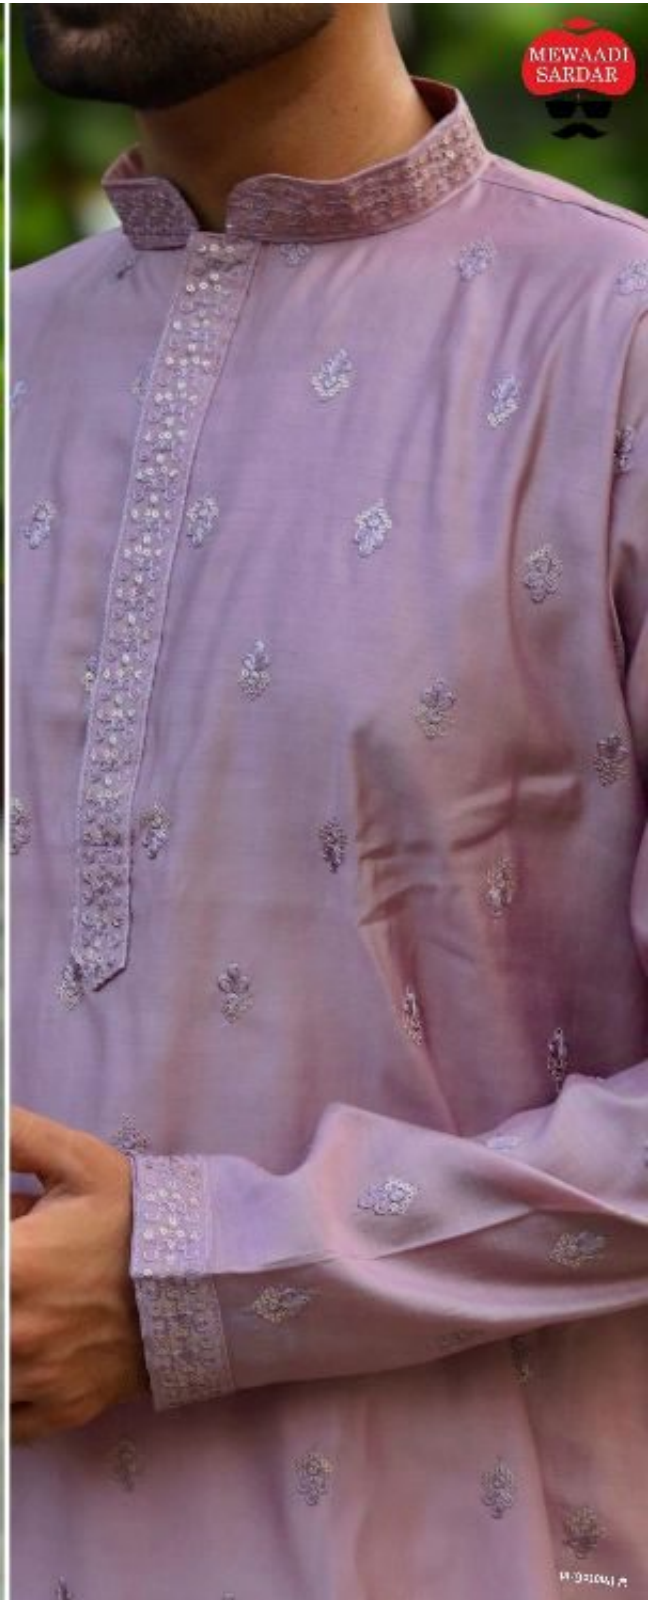

114321

Lilac