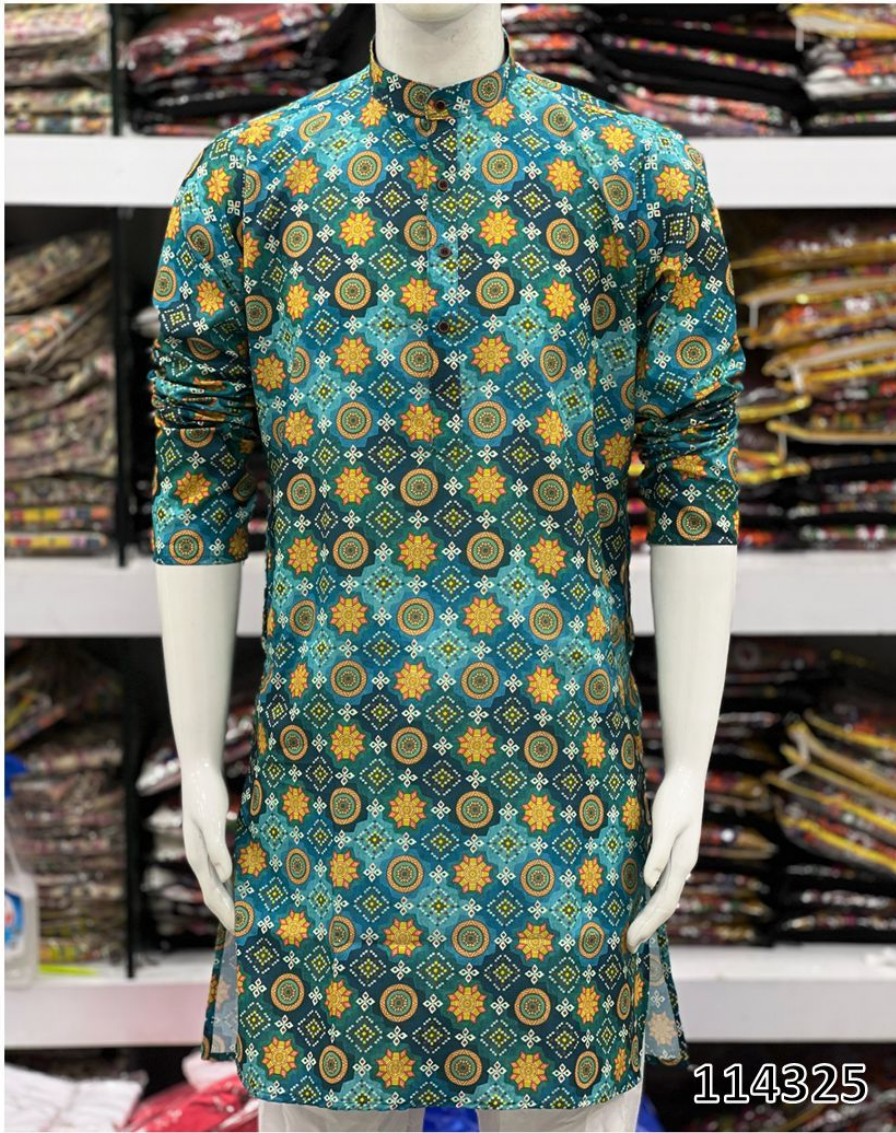

114325

P-03044

114325

MEWAADI
SARDAR

114325

114325

MEWAADI
SARDAR

114325

114325

114325

114325

		SIZE CHART	IN INCHES
SIZE NO	KURTA CHEST (WITH LOOSING)	KURTA LENGTH	SHOULDER
M	42"	39"	17.5"
L	44"	39"	18"
XL	46"	41"	19"
XXL	48"	41"	19.5"