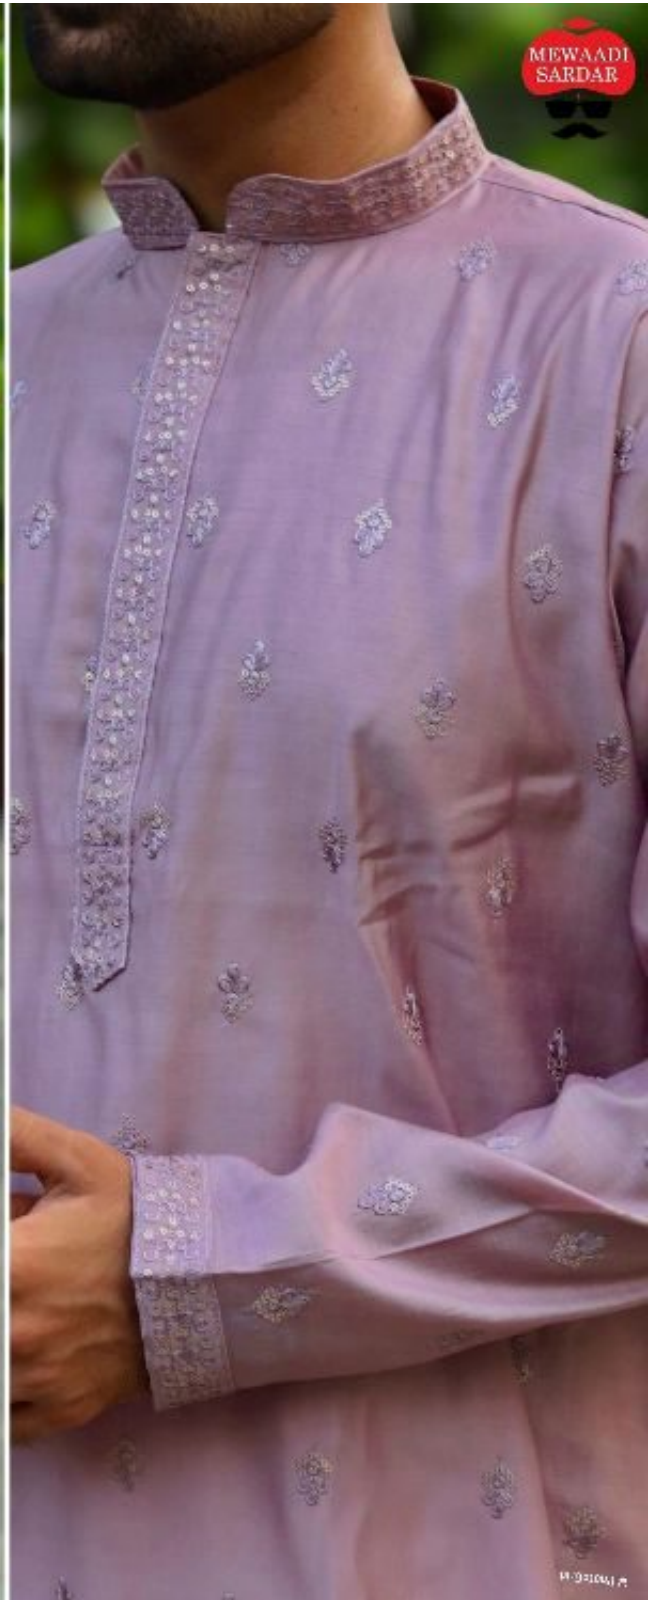

MEWAADI
SARDAR

11-031041 2